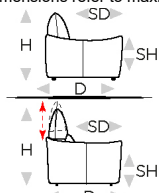

Please note: for not removable models, only one colour fabric covers are available.

* Deluxe, Fabrics and microfibers are not available for the U.K. - USA/CA - IE market.

sun_650

SUN_PT

Feet

PVC H3

Ottoman

We reserve the right to amend materials, covers and product dimensions shown on the data sheet, for production purposes and without prior notice. The line drawings, graphic information, dimensions, and volume provided are approximate and may vary due to the tolerances allowed in the production process with a view to improvements. The following maximum load values are recommended under normal use: armchairs max. 120 kg, 2-seater sofas max. 200 kg (2x100 kg), 3-seater sofas max. 240 kg (3x80 kg). Exceeding the recommended load may cause a structural failure of the sofa/armchair or its components.

↑ fold following the dotted line ↑

N_SUN

NICOLETTIHOME

L Length - H Height - D Depth - SH Seat Height - SD Seat Depth
Dimensions refer to maximum sizes of the version with closed mechanism (where available).