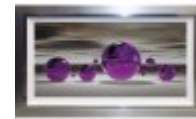

Meeting of Minds II
(W) 97cm x (H) 77cm

Meeting of Minds II - liquid/metal
(W) 100cm x (H) 75cm

Meeting of Minds II - liquid/white
(W) 97cm x (H) 77cm

Night Sky (Grey Mirror) Liquid Art
(W) 122cm x (H) 72cm

Pensee I Liquid Art(S1)
(W) 87cm x (H) 87cm

Pensee II Liquid Art(S1)
(W) 87cm x (H) 87cm

Planet Reflections (liquid)
(W) 122cm x (H) 72cm

Purple Sphere Liquid Art (S2)
(W) 122cm x (H) 72cm

Silhouette
(W) 100cm x (H) 106cm