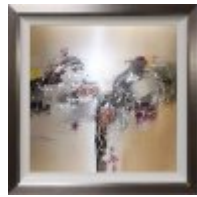

Meeting of Minds II
(W) 97cm x (H) 77cm

Meeting of Minds II - liquid/metal
(W) 100cm x (H) 75cm

Meeting of Minds II - liquid/white
(W) 97cm x (H) 77cm

Night Sky (Grey Mirror) Liquid Art
(W) 122cm x (H) 72cm

Pensee I Liquid Art(S1)
(W) 87cm x (H) 87cm

Pensee II Liquid Art(S1)
(W) 87cm x (H) 87cm

Planet Reflections (liquid)
(W) 122cm x (H) 72cm

Purple Sphere Liquid Art (S2)
(W) 122cm x (H) 72cm

Silhouette
(W) 100cm x (H) 106cm