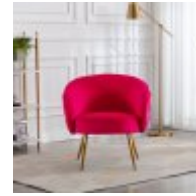

Roomes

Furniture & Interiors | *Since 1888*

Monica

Chair (Federal Blue)
(W) 72cm x (D) 71cm x (H) 77cm

Chair (Raspberry)
(W) 72cm x (D) 71cm x (H) 77cm

Roomes

Furniture & Interiors | *Since 1888*

www.roomes.co.uk