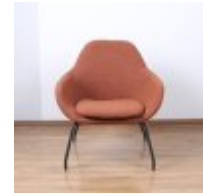

Roomes

Furniture & Interiors | *Since 1888*

Moby

Chair (Grey)

(W) 72cm x (D) 73cm x (H) 83.5cm

Chair (Ivory)

(W) 72cm x (D) 73cm x (H) 83.5cm

Chair (Rust)

(W) 72cm x (D) 73cm x (H) 83.5cm

Roomes

Furniture & Interiors | *Since 1888*

www.roomes.co.uk

0% APR Credit Available* | Price Promise | Service Pledge

*Interest Free Credit available on all orders over £1000 subject to age and status. Written details available on request.