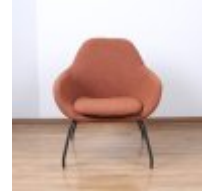

Roomes

Furniture & Interiors | *Since 1888*

Moby

Chair (Grey)

(W) 72cm x (D) 73cm x (H) 83.5cm

Chair (Ivory)

(W) 72cm x (D) 73cm x (H) 83.5cm

Chair (Rust)

(W) 72cm x (D) 73cm x (H) 83.5cm

Roomes

Furniture & Interiors | *Since 1888*

www.roomes.co.uk

0% APR Credit Available* | Price Promise | Service Pledge

*Interest Free Credit available on all orders over £1000 subject to age and status. Written details available on request.