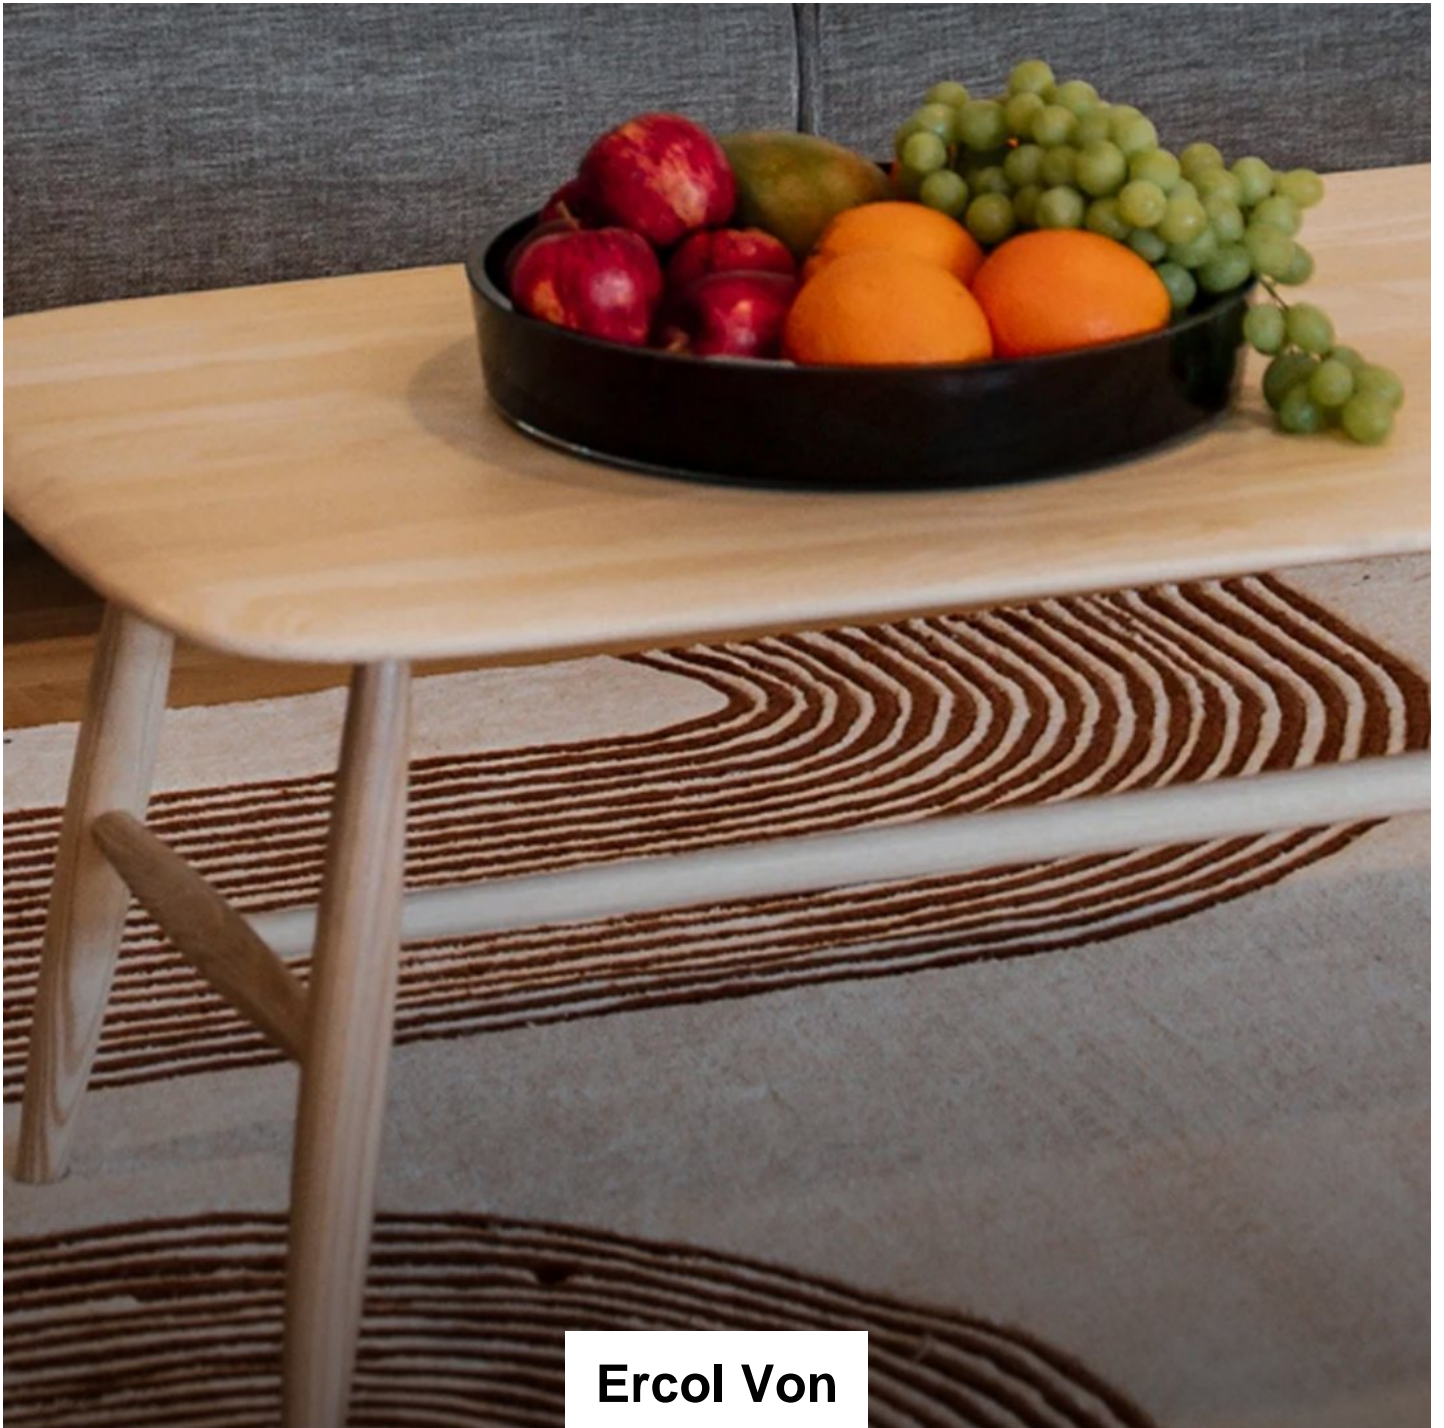

## Ercol Von

The Von Collection offers an inspiring retreat from everyday life - perfect for reading, socialising and leisurely reclining. Featuring rounded edges and gently tapered legs, this coffee table has a soft and subtle profile.