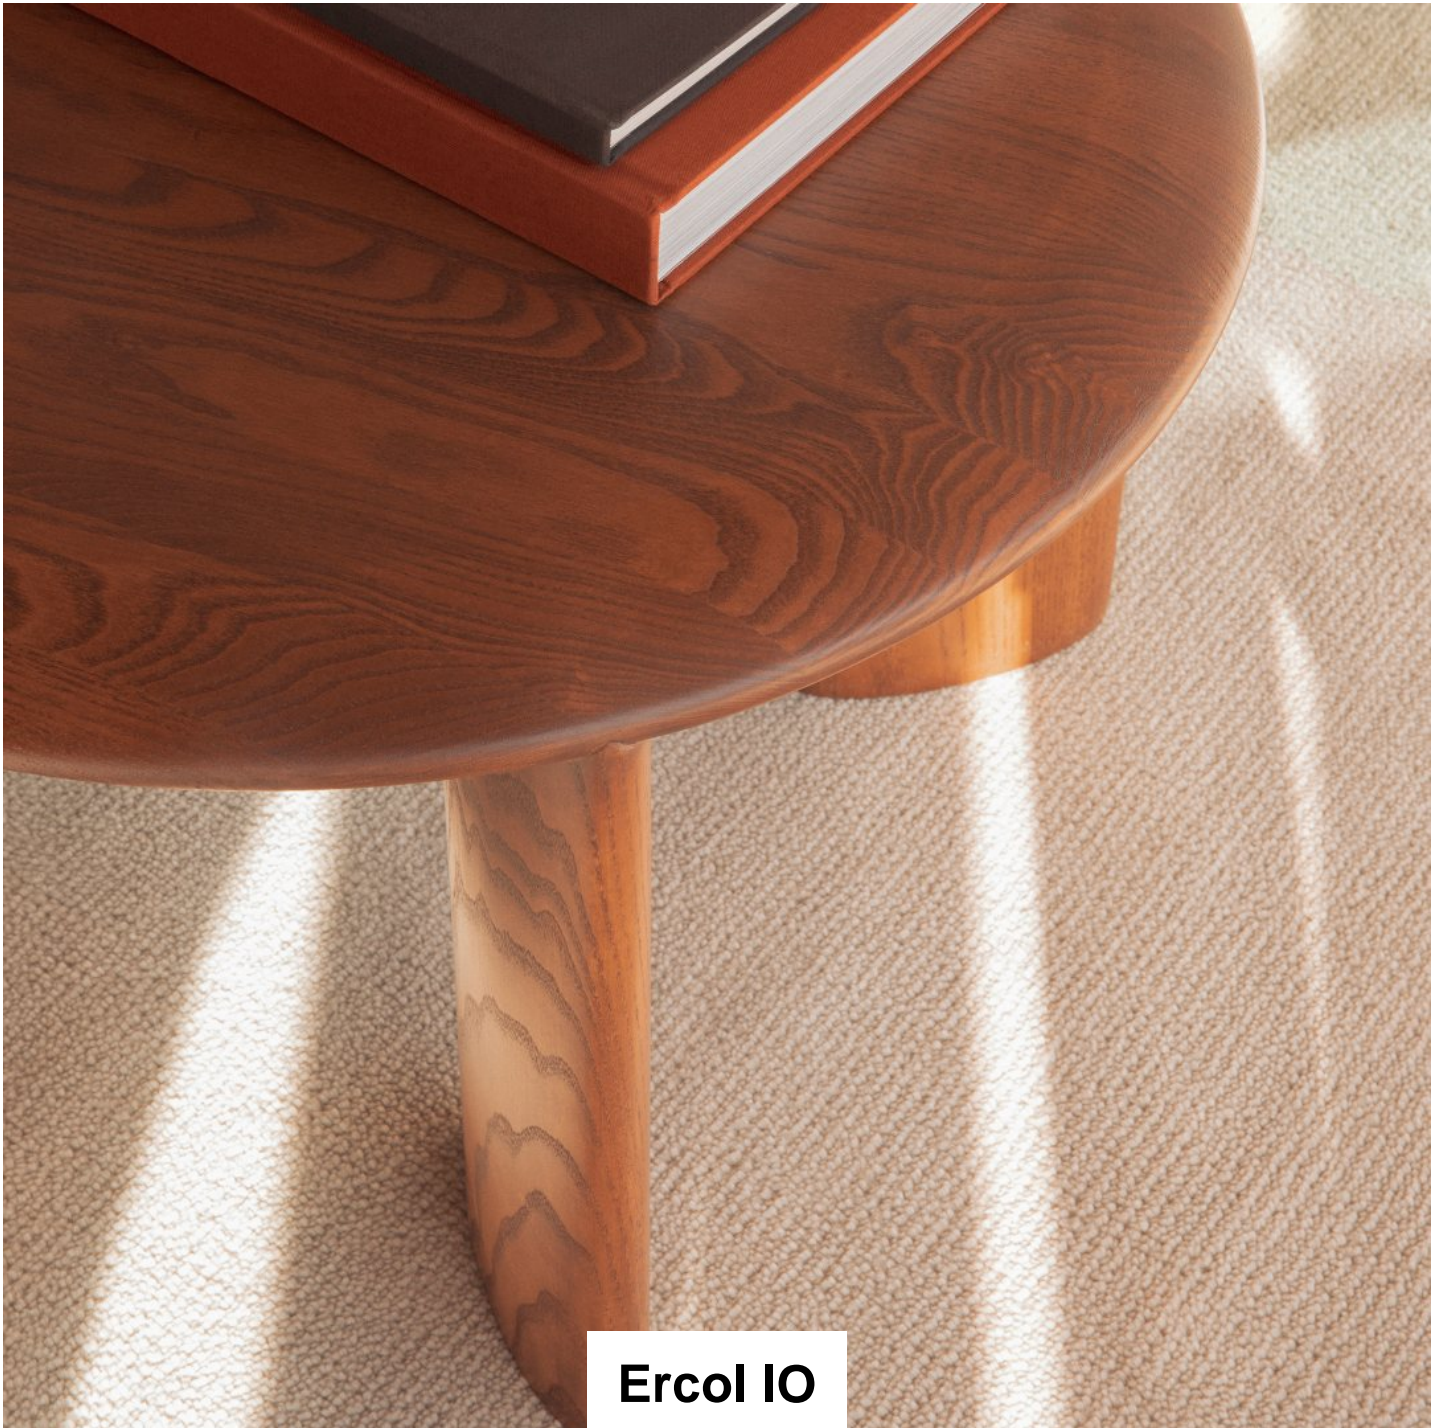

Roomes

Furniture & Interiors | *Since 1888*

Ercol IO

The IO collection offers a variety of coffee and side tables constructed of solid wood with rounded plank-like legs. The generous curves and a soothing matte finish makes the tables a perfect choice for a well-constructed centrepiece that stands out.

Long Table

(W) 140cm x (D) 60cm x (H) 36cm

Side Table

(W) 60cm x (D) 60cm x (H) 36cm

Roomes

Furniture & Interiors | *Since 1888*

www.roomes.co.uk

0% APR Credit Available* | Price Promise | Service Pledge