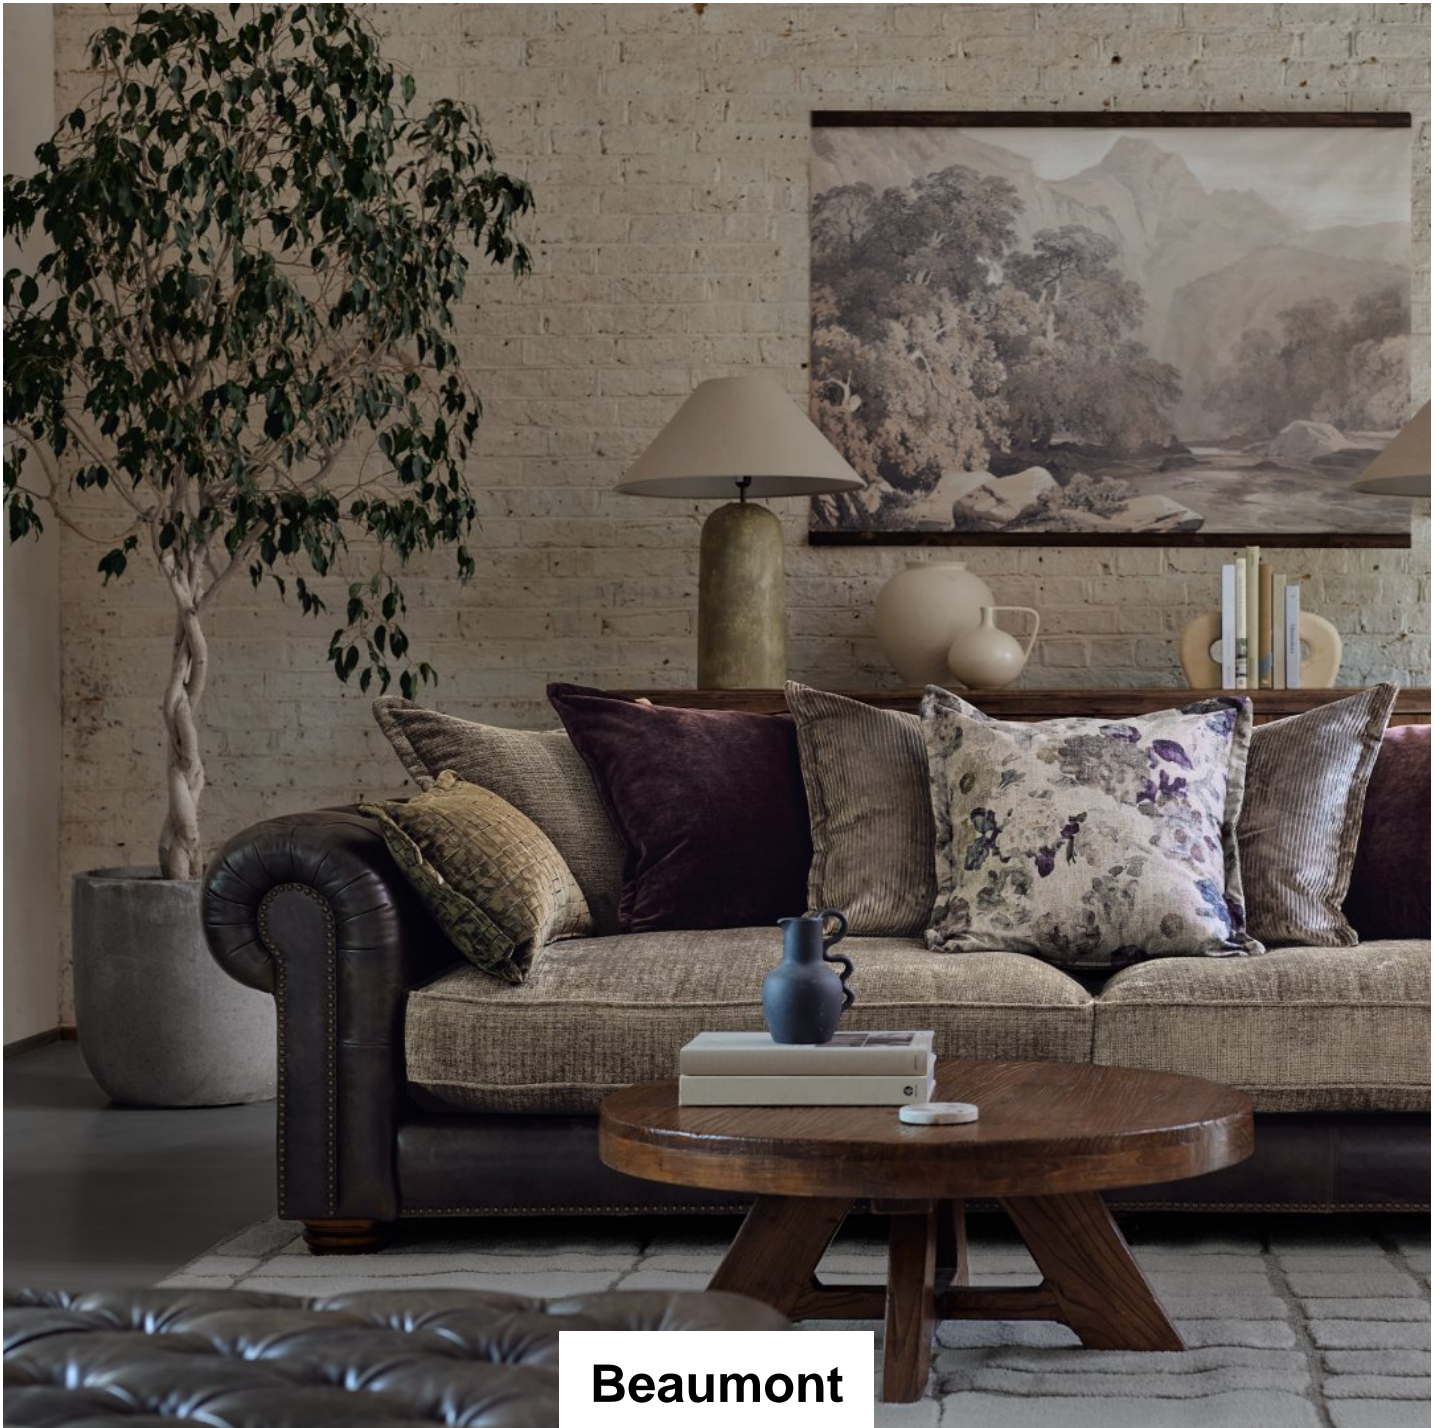

## Beaumont

This vintage style range allows you to customise your sofa in options of fabric, leather or a mix of both. With antique walnut feet, a choice of hand applied studding, and sumptuously padded arms; this range is the perfect combination of comfort and elegance.

**Four Seater Sofa (Scatter Back)**  
(W) 290cm x (D) 105cm x (H)  
89cm

**3.5 Seater Sofa (Scatter Back)**  
(W) 248cm x (D) 105cm x (H)  
89cm

**Snuggler (Scatter Back)**  
(W) 182cm x (D) 105cm x (H)  
89cm