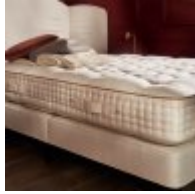

Roomes

Furniture & Interiors | *Since 1888*

Vispring Sublime Superb

Mattress

- (W) 90cm x - Single (90x190cm - 3ft)
- (W) 135cm x - Double (135x190cm - 4ft 6inches)
- (W) 150cm x - King (150x200cm - 5ft)
- (W) 182cm x - Super King (182x200cm - 6ft)

Divan Bed & Mattress Set

- (W) 90cm x - Single (90x190cm - 3ft)
- (W) 135cm x - Double (135x190cm - 4ft 6inches)
- (W) 150cm x - King (150x200cm - 5ft)
- (W) 182cm x - Super King (182x200cm - 6ft)
- (W) 202cm x - Emperor (202x200cm - 6ft 6inches)