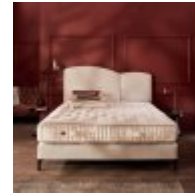

Roomes

Furniture & Interiors | *Since 1888*

Vispring Sublime Superb

Mattress

- (W) 90cm x - Single (90x190cm - 3ft)
- (W) 135cm x - Double (135x190cm - 4ft 6inches)
- (W) 150cm x - King (150x200cm - 5ft)
- (W) 182cm x - Super King (182x200cm - 6ft)

Divan Bed & Mattress Set

- (W) 90cm x - Single (90x190cm - 3ft)
- (W) 135cm x - Double (135x190cm - 4ft 6inches)
- (W) 150cm x - King (150x200cm - 5ft)
- (W) 182cm x - Super King (182x200cm - 6ft)
- (W) 202cm x - Emperor (202x200cm - 6ft 6inches)