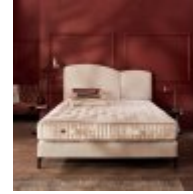

Roomes

Furniture & Interiors | *Since 1888*

Vispring Sublime Superb

Mattress

- (W) 90cm x - Single (90x190cm - 3ft)
- (W) 135cm x - Double (135x190cm - 4ft 6inches)
- (W) 150cm x - King (150x200cm - 5ft)
- (W) 182cm x - Super King (182x200cm - 6ft)

Divan Bed & Mattress Set

- (W) 90cm x - Single (90x190cm - 3ft)
- (W) 135cm x - Double (135x190cm - 4ft 6inches)
- (W) 150cm x - King (150x200cm - 5ft)
- (W) 182cm x - Super King (182x200cm - 6ft)
- (W) 202cm x - Emperor (202x200cm - 6ft 6inches)