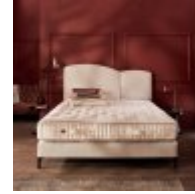

Roomes

Furniture & Interiors | *Since 1888*

Vispring Sublime Superb

Mattress

- (W) 90cm x - Single (90x190cm - 3ft)
- (W) 135cm x - Double (135x190cm - 4ft 6inches)
- (W) 150cm x - King (150x200cm - 5ft)
- (W) 182cm x - Super King (182x200cm - 6ft)

Divan Bed & Mattress Set

- (W) 90cm x - Single (90x190cm - 3ft)
- (W) 135cm x - Double (135x190cm - 4ft 6inches)
- (W) 150cm x - King (150x200cm - 5ft)
- (W) 182cm x - Super King (182x200cm - 6ft)
- (W) 202cm x - Emperor (202x200cm - 6ft 6inches)