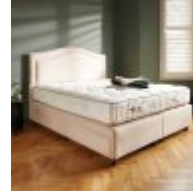

Roomes

Furniture & Interiors | *Since 1888*

Vispring Kingsbridge

Mattress
(W) 1cm x

Sprung Edge Divan Set
(W) 1cm x

Roomes

Furniture & Interiors | *Since 1888*

www.roomes.co.uk