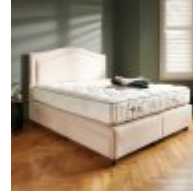

Roomes

Furniture & Interiors | *Since 1888*

Vispring Kingsbridge

Mattress
(W) 1cm x

Sprung Edge Divan Set
(W) 1cm x

Roomes

Furniture & Interiors | *Since 1888*

www.roomes.co.uk