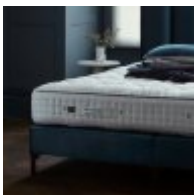

Roomes

Furniture & Interiors | *Since 1888*

Vispring Regal Superb

Mattress

- (W) 90cm x - Single (90x190cm - 3ft)
- (W) 135cm x - Double (135x190cm - 4ft 6inches)
- (W) 150cm x - King (150x200cm - 5ft)
- (W) 182cm x - Super King (182x200cm - 6ft)