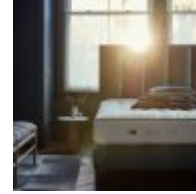

# Roomes

Furniture & Interiors | *Since 1888*

**Vispring Regal Superb**

**Mattress**

- (W) 90cm x - Single (90x190cm - 3ft)
- (W) 135cm x - Double (135x190cm - 4ft 6inches)
- (W) 150cm x - King (150x200cm - 5ft)
- (W) 182cm x - Super King (182x200cm - 6ft)

**Divan Bed Mattress Set**

- (W) 90cm x - Single (90x190cm - 3ft)
- (W) 135cm x - Double (135x190cm - 4ft 6inches)
- (W) 150cm x - King (150x200cm - 5ft)
- (W) 182cm x - Super King (182x200cm - 6ft)

**Roomes**