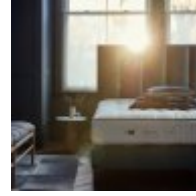

### **Mattress**

- (W) 90cm x - Single (90x190cm - 3ft)
- (W) 135cm x - Double (135x190cm - 4ft 6inches)
- (W) 150cm x - King (150x200cm - 5ft)
- (W) 182cm x - Super King (182x200cm - 6ft)

### **Divan Bed Mattress Set**

- (W) 90cm x - Single (90x190cm - 3ft)
- (W) 135cm x - Double (135x190cm - 4ft 6inches)
- (W) 150cm x - King (150x200cm - 5ft)
- (W) 182cm x - Super King (182x200cm - 6ft)