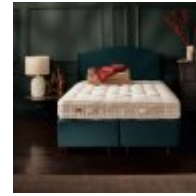

Roomes

Furniture & Interiors | *Since 1888*

Vispring Baronet Superb

Mattress

- (W) 120cm x - Double 135x190cm
- (W) 135cm x - Kingsize 150x200cm
- (W) 90cm x - Single 90x190cm
- (W) 167cm x - SuperKing 182x200cm

Divan Bed Mattress Set

- (W) 150cm x - Kingsize 150x200cm
- (W) 182cm x - SuperKing 182x200cm
- (W) 135cm x - Double 135x190cm
- (W) 90cm x - Single 90x190cm

Roomes

Furniture & Interiors | *Since 1888*

www.roomes.co.uk