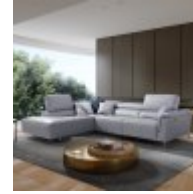

# Roomes

Furniture & Interiors | *Since 1888*

**Birdy**

**Corner Sofa with Left Hand Facing Power Recliner**  
(W) 298cm x (D) 232cm x (H) 72cm

**Corner Sofa with Right Hand Facing Power Recliner**  
(W) 298cm x (D) 232cm x (H) 72cm