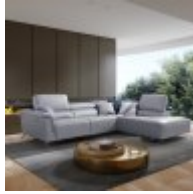

# Roomes

Furniture & Interiors | *Since 1888*

**Birdy**

**Corner Sofa with Left Hand Facing Power Recliner**  
(W) 298cm x (D) 232cm x (H) 72cm

**Corner Sofa with Right Hand Facing Power Recliner**  
(W) 298cm x (D) 232cm x (H) 72cm