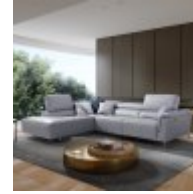

Roomes

Furniture & Interiors | *Since 1888*

Birdy

Corner Sofa with Left Hand Facing Power Recliner
(W) 298cm x (D) 232cm x (H) 72cm

Corner Sofa with Right Hand Facing Power Recliner
(W) 298cm x (D) 232cm x (H) 72cm