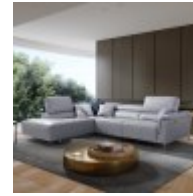

# Roomes

Furniture & Interiors | *Since 1888*

**Birdy**

**Corner Sofa with Left Hand Facing Power Recliner**  
(W) 298cm x (D) 232cm x (H) 72cm

**Corner Sofa with Right Hand Facing Power Recliner**  
(W) 298cm x (D) 232cm x (H) 72cm