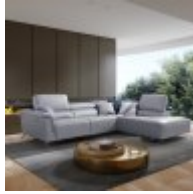

Roomes

Furniture & Interiors | *Since 1888*

Birdy

Corner Sofa with Left Hand Facing Power Recliner
(W) 298cm x (D) 232cm x (H) 72cm

Corner Sofa with Right Hand Facing Power Recliner
(W) 298cm x (D) 232cm x (H) 72cm