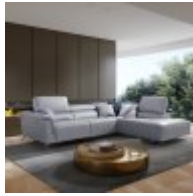

# Roomes

Furniture & Interiors | *Since 1888*

**Birdy**

**Corner Sofa with Left Hand Facing Power Recliner**  
(W) 298cm x (D) 232cm x (H) 72cm

**Corner Sofa with Right Hand Facing Power Recliner**  
(W) 298cm x (D) 232cm x (H) 72cm