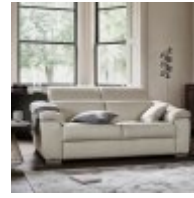

Roomes

Furniture & Interiors | *Since 1888*

Nicoletti Home Thema

Chair
(W) 111cm x (D)
112cm x (H) 74cm

Power Recliner Chair
(W) 112cm x (D)
112cm x (H) 74cm

**Left Hand Facing
Chaise Sofa**
(W) 264cm x (D)
172cm x (H) 74cm

3 Seater Sofa
(W) 212cm x (D)
112cm x (H) 74cm

**3 Seater Power
Recliner Sofa**
(W) 214cm x (D)
112cm x (H) 74cm

2 Seater Sofa
(W) 172cm x (D)
112cm x (H) 74cm

**2 Seater Power
Recliner Sofa**
(W) 194cm x (D)
112cm x (H) 74cm

**Right Hand Facing
Chaise Sofa**
(W) 264cm x (D)
172cm x (H) 74cm

Roomes

Furniture & Interiors | *Since 1888*

www.roomes.co.uk

0% APR Credit Available* | Price Promise | Service Pledge

*Interest Free Credit available on all orders over £1000 subject to age and status. Written details available on request.