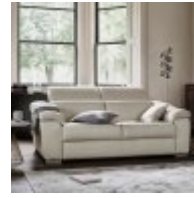

Roomes

Furniture & Interiors | *Since 1888*

Nicoletti Home Thema

Chair
(W) 111cm x (D)
112cm x (H) 74cm

Power Recliner Chair
(W) 112cm x (D)
112cm x (H) 74cm

Left Hand Facing Chaise Sofa
(W) 264cm x (D)
172cm x (H) 74cm

3 Seater Sofa
(W) 212cm x (D)
112cm x (H) 74cm

3 Seater Power Recliner Sofa
(W) 214cm x (D)
112cm x (H) 74cm

2 Seater Sofa
(W) 172cm x (D)
112cm x (H) 74cm

2 Seater Power Recliner Sofa
(W) 194cm x (D)
112cm x (H) 74cm

Right Hand Facing Chaise Sofa
(W) 264cm x (D)
172cm x (H) 74cm

Roomes

Furniture & Interiors | *Since 1888*

www.roomes.co.uk

0% APR Credit Available* | Price Promise | Service Pledge

*Interest Free Credit available on all orders over £1000 subject to age and status. Written details available on request.