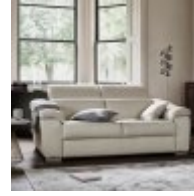

Roomes

Furniture & Interiors | *Since 1888*

Nicoletti Home Thema

Chair
(W) 111cm x (D)
112cm x (H) 74cm

Power Recliner Chair
(W) 112cm x (D)
112cm x (H) 74cm

Left Hand Facing Chaise Sofa
(W) 264cm x (D)
172cm x (H) 74cm

3 Seater Sofa
(W) 212cm x (D)
112cm x (H) 74cm

3 Seater Power Recliner Sofa
(W) 214cm x (D)
112cm x (H) 74cm

2 Seater Sofa
(W) 172cm x (D)
112cm x (H) 74cm

2 Seater Power Recliner Sofa
(W) 194cm x (D)
112cm x (H) 74cm

Right Hand Facing Chaise Sofa
(W) 264cm x (D)
172cm x (H) 74cm

Roomes

Furniture & Interiors | *Since 1888*

www.roomes.co.uk

0% APR Credit Available* | Price Promise | Service Pledge

*Interest Free Credit available on all orders over £1000 subject to age and status. Written details available on request.