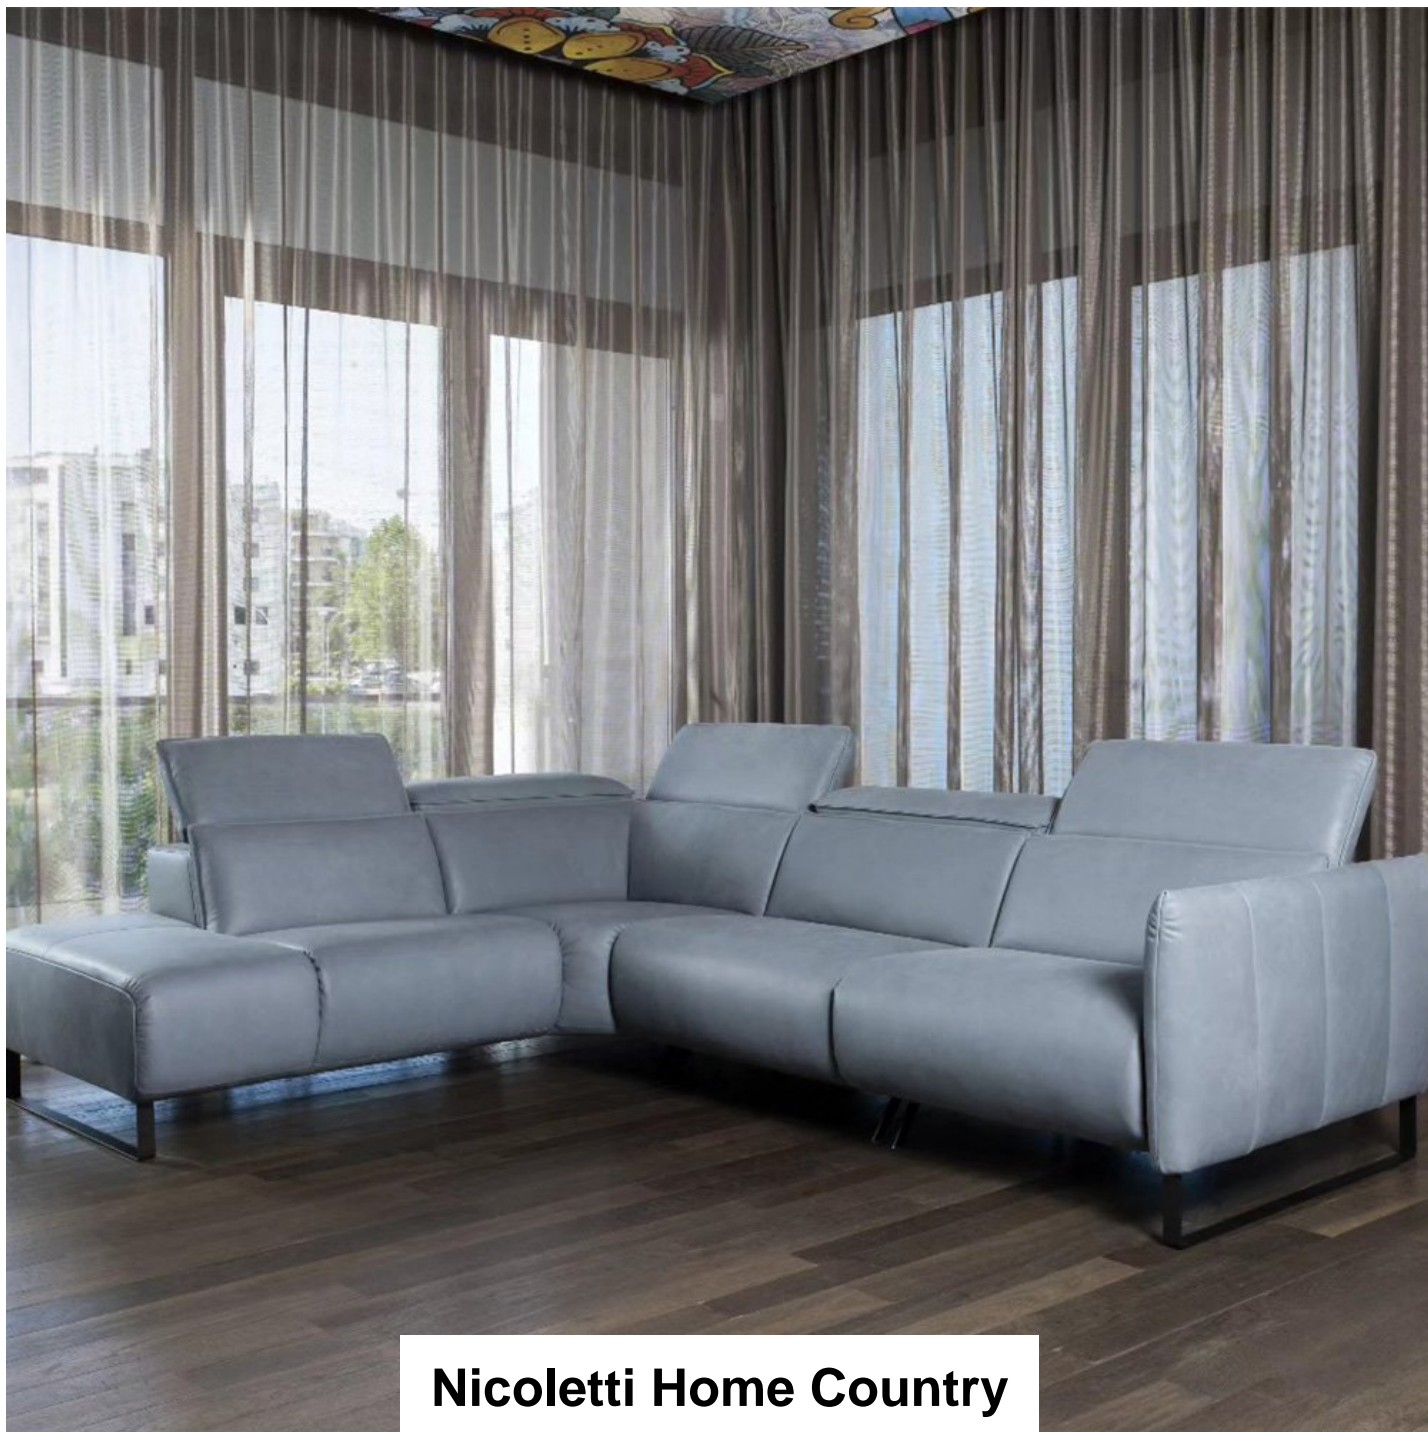

Roomes

Furniture & Interiors | *Since 1888*

Nicoletti Home Country

The COUNTRY sofa brings a distinctive style that blends modern elegance with exceptional comfort. Its sleek, defined armrests, streamlined backrest, and contemporary metal feet create a striking silhouette, beautifully balanced by the plush, soft padding. This harmonious design makes COUNTRY the perfect statement piece, effortlessly becoming the focal point of any room.

2 Seater Power Recliner Sofa
 (W) 170cm x (D) 110cm x (H) 80cm

Right Hand Facing Chaise Sofa
 (W) 240cm x (D) 162cm x (H) 80cm

Corner Group
 (W) 229cm x (D) 185cm x (H) 80cm

Left Hand Facing Chaise Sofa
 (W) 240cm x (D) 162cm x (H) 80cm