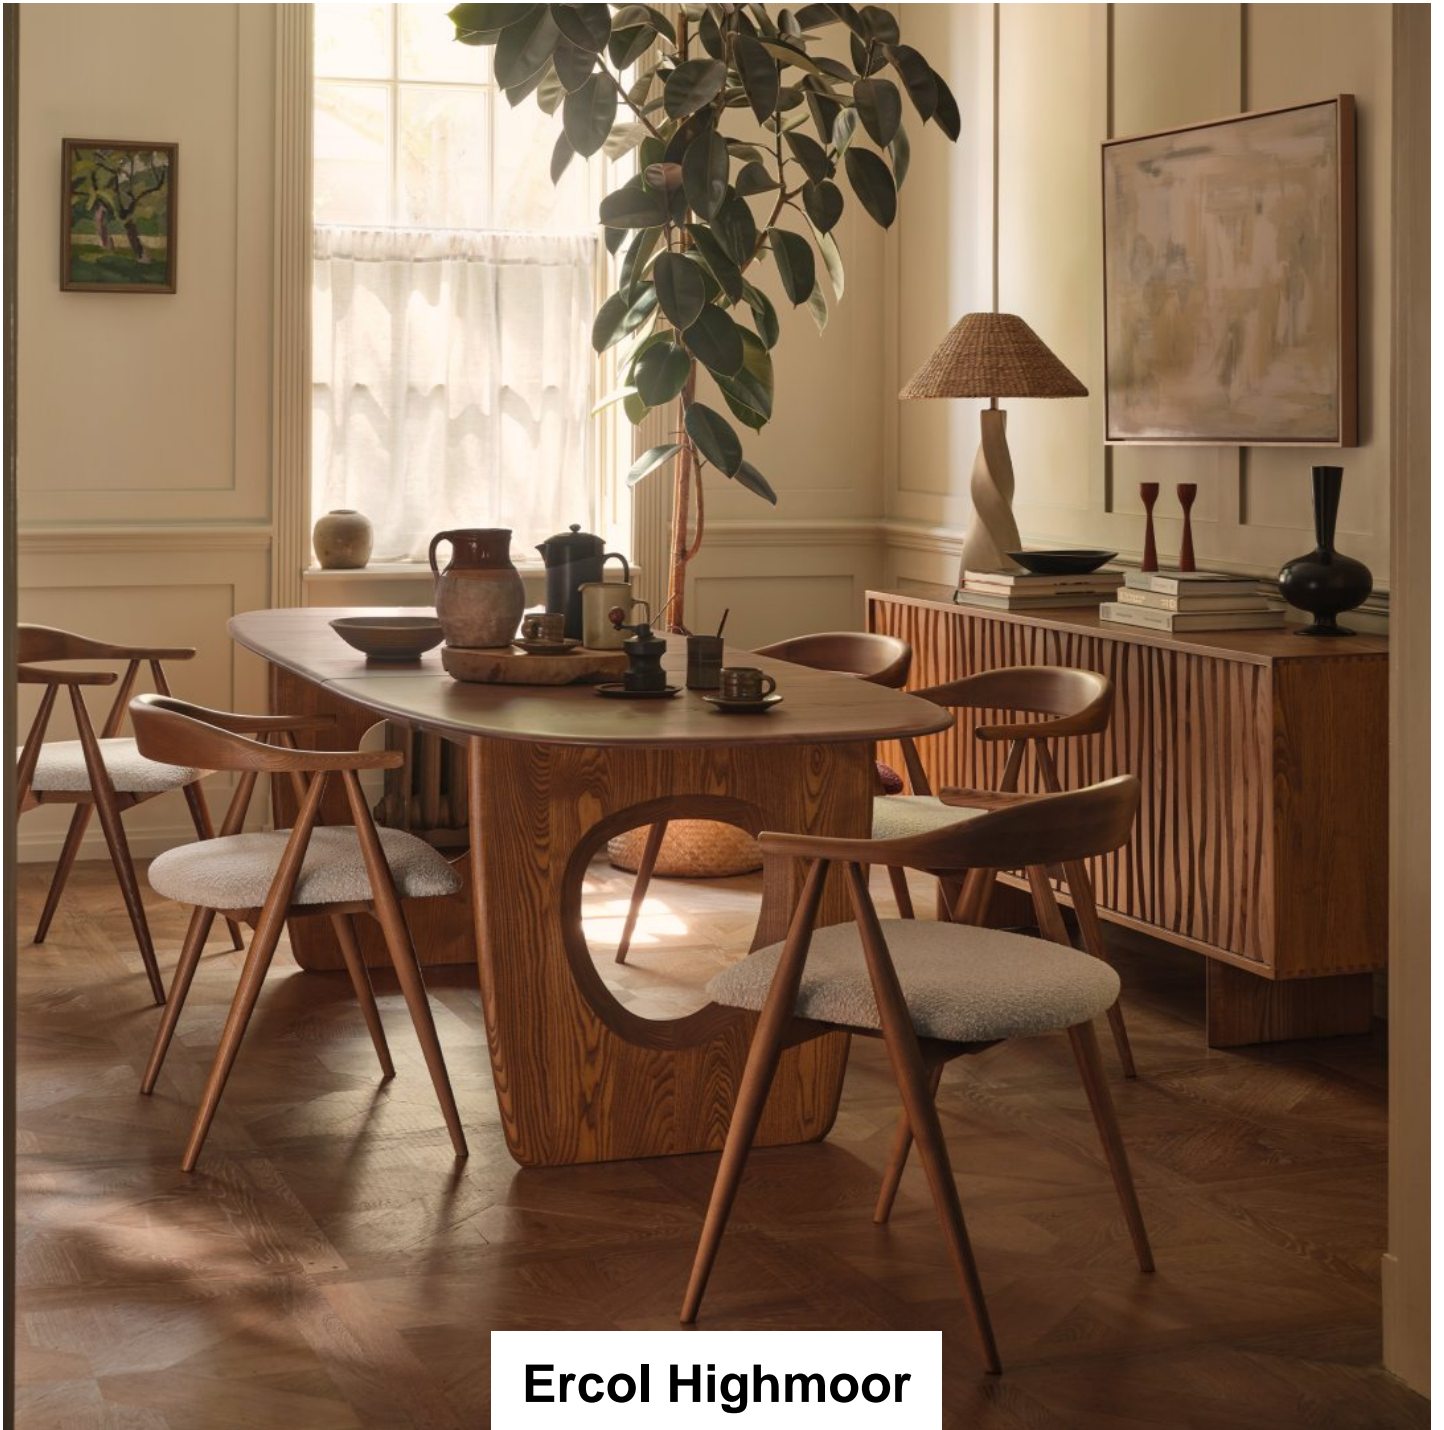

Roomes

Furniture & Interiors | *Since 1888*

Ercol Highmoor

Extending Dining Table
(W) 200cm x (D) 95cm x (H) 74cm

Roomes

Furniture & Interiors | *Since 1888*

www.roomes.co.uk

0% APR Credit Available* | Price Promise | Service Pledge