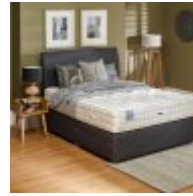

Roomes

Furniture & Interiors | *Since 1888*

Relyon Coniston Natural Wool 2200

This hand crafted no turn mattress combines sensuous softness of natural wool with a satisfyingly supportive feel. Warm in winter and cool in summer, it will enhance the quality of your sleep.

Relyon Coniston Natural - Mattress

- (W) 90cm x - 90cm
- (W) 120cm x - 120cm
- (W) 135cm x - 135cm
- (W) 150cm x - 150cm
- (W) 180cm x - 180cm

Relyon Coniston Natural - Mattress and Divan Set

- (W) 150cm x - 150cm No Drawers Fabric A
- (W) 180cm x - 180cm No Drawers Fabric A
- (W) 90cm x - 90cm No Drawers Fabric B
- (W) 120cm x - 120cm No Drawers Fabric B
- (W) 135cm x - 135cm No Drawers Fabric B