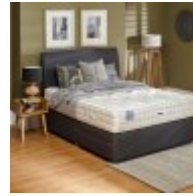

Relyon Coniston Natural - Mattress

- (W) 90cm x - 90cm
- (W) 120cm x - 120cm
- (W) 135cm x - 135cm
- (W) 150cm x - 150cm
- (W) 180cm x - 180cm

Relyon Coniston Natural - Mattress and Divan Set

- (W) 150cm x - 150cm No Drawers Fabric A
- (W) 180cm x - 180cm No Drawers Fabric A
- (W) 90cm x - 90cm No Drawers Fabric B
- (W) 120cm x - 120cm No Drawers Fabric B
- (W) 135cm x - 135cm No Drawers Fabric B

Roomes

Furniture & Interiors | *Since 1888*

www.roomes.co.uk

0% APR Credit Available* | Price Promise | Service Pledge

*Interest Free Credit available on all orders over £1000 subject to age and status. Written details available on request.