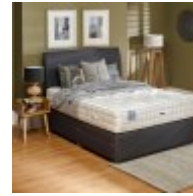

Roomes

Furniture & Interiors | *Since 1888*

Relyon Coniston Natural Wool 2200

This hand crafted no turn mattress combines sensuous softness of natural wool with a satisfyingly supportive feel. Warm in winter and cool in summer, it will enhance the quality of your sleep.

Relyon Coniston Natural - Mattress

- (W) 90cm x - 90cm
- (W) 120cm x - 120cm
- (W) 135cm x - 135cm
- (W) 150cm x - 150cm
- (W) 180cm x - 180cm

Relyon Coniston Natural - Mattress and Divan Set

- (W) 150cm x - 150cm No Drawers Fabric A
- (W) 180cm x - 180cm No Drawers Fabric A
- (W) 90cm x - 90cm No Drawers Fabric B
- (W) 120cm x - 120cm No Drawers Fabric B
- (W) 135cm x - 135cm No Drawers Fabric B