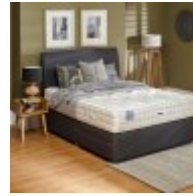

## **Relyon Coniston Natural Wool 2200**

This hand crafted no turn mattress combines sensuous softness of natural wool with a satisfyingly supportive feel. Warm in winter and cool in summer, it will enhance the quality of your sleep.

**Relyon Coniston Natural - Mattress**

- (W) 90cm x - 90cm
- (W) 120cm x - 120cm
- (W) 135cm x - 135cm
- (W) 150cm x - 150cm
- (W) 180cm x - 180cm

**Relyon Coniston Natural - Mattress and Divan Set**

- (W) 150cm x - 150cm No Drawers Fabric A
- (W) 180cm x - 180cm No Drawers Fabric A
- (W) 90cm x - 90cm No Drawers Fabric B
- (W) 120cm x - 120cm No Drawers Fabric B
- (W) 135cm x - 135cm No Drawers Fabric B