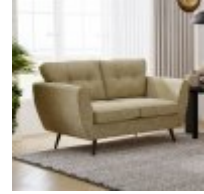

Roomes

Furniture & Interiors | *Since 1888*

Oscar

Large Sofa

(W) 187cm x (D) 93cm x (H) 90cm

Medium Sofa

(W) 162cm x (D) 93cm x (H) 90cm

Small Sofa

(W) 137cm x (D) 93cm x (H) 90cm

Roomes

Furniture & Interiors | *Since 1888*

www.roomes.co.uk

0% APR Credit Available* | Price Promise | Service Pledge

*Interest Free Credit available on all orders over £1000 subject to age and status. Written details available on request.