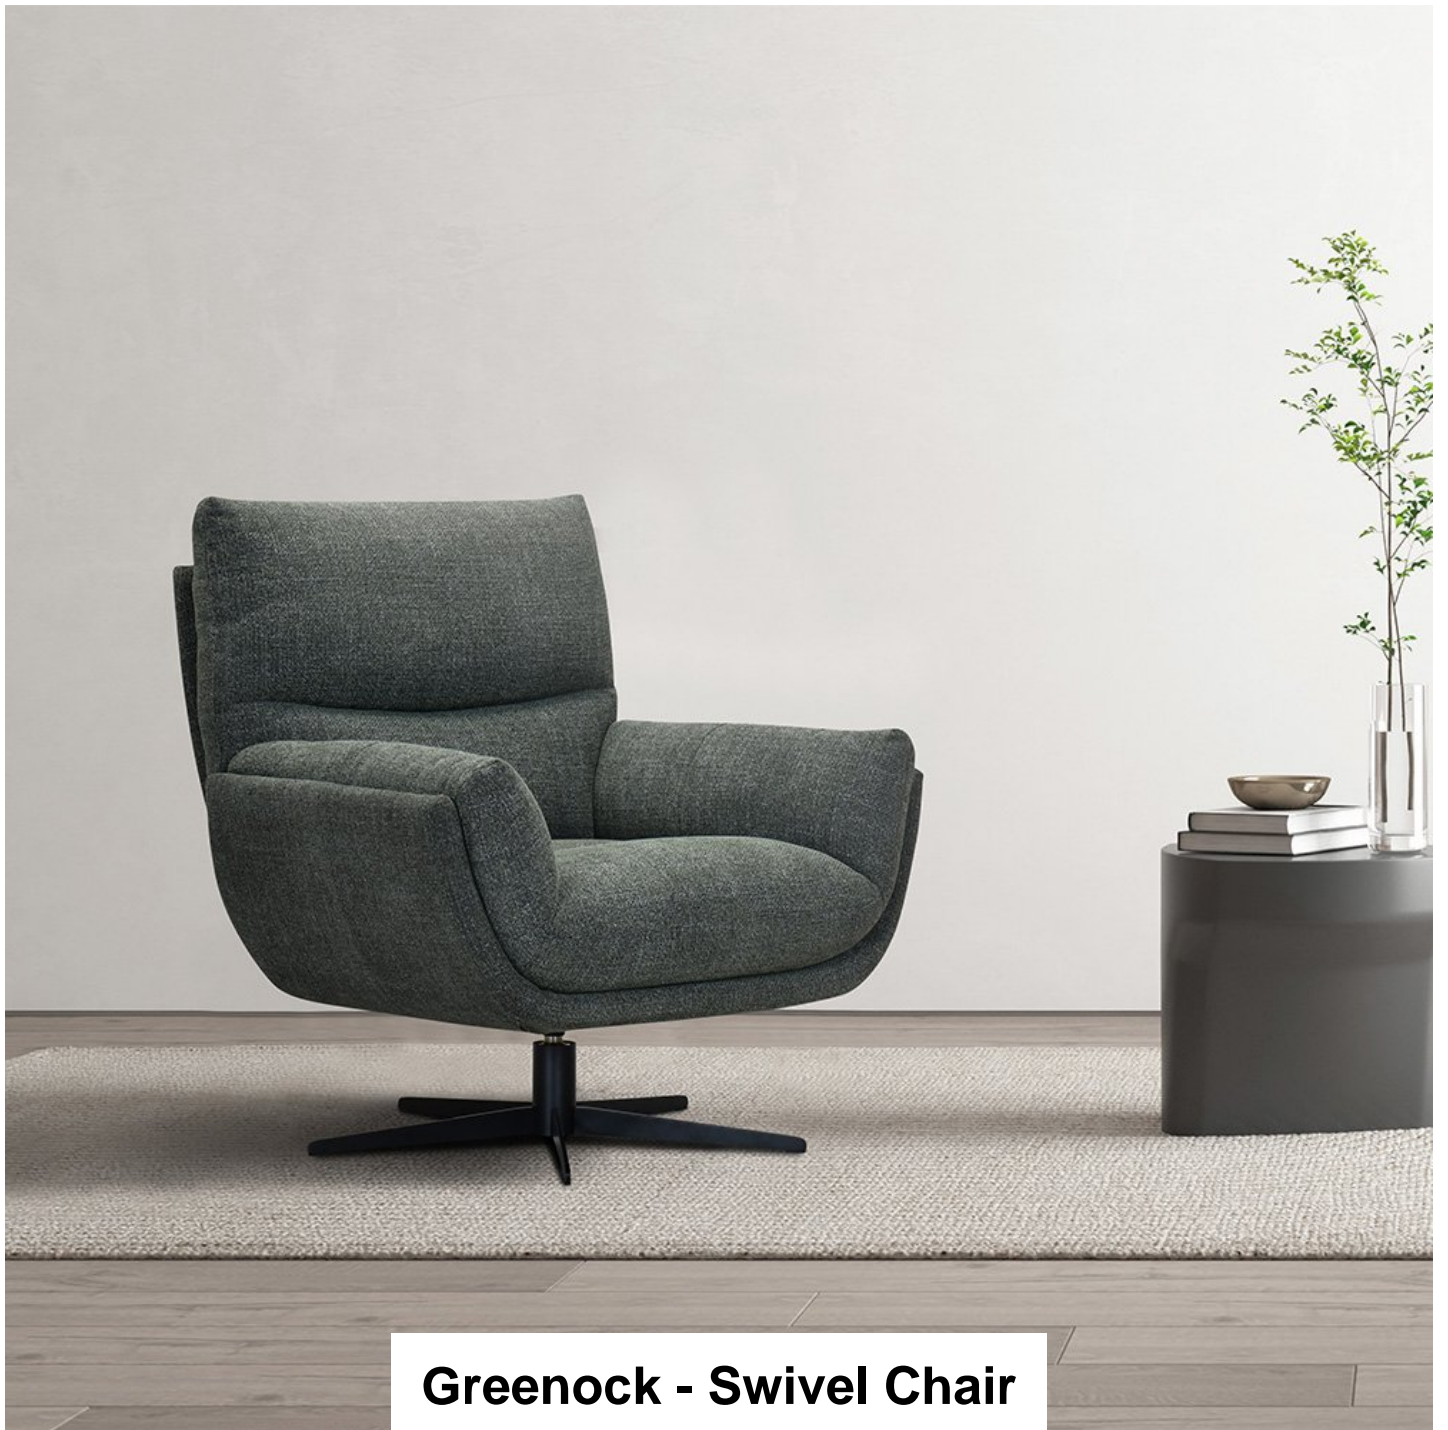

# Roomes

Furniture & Interiors | *Since 1888*

**Greenock - Swivel Chair**

**Greenock - Swivel Chair**  
(W) 93cm x (D) 91cm x (H) 92cm

**Roomes**

Furniture & Interiors | *Since 1888*

[www.roomes.co.uk](http://www.roomes.co.uk)