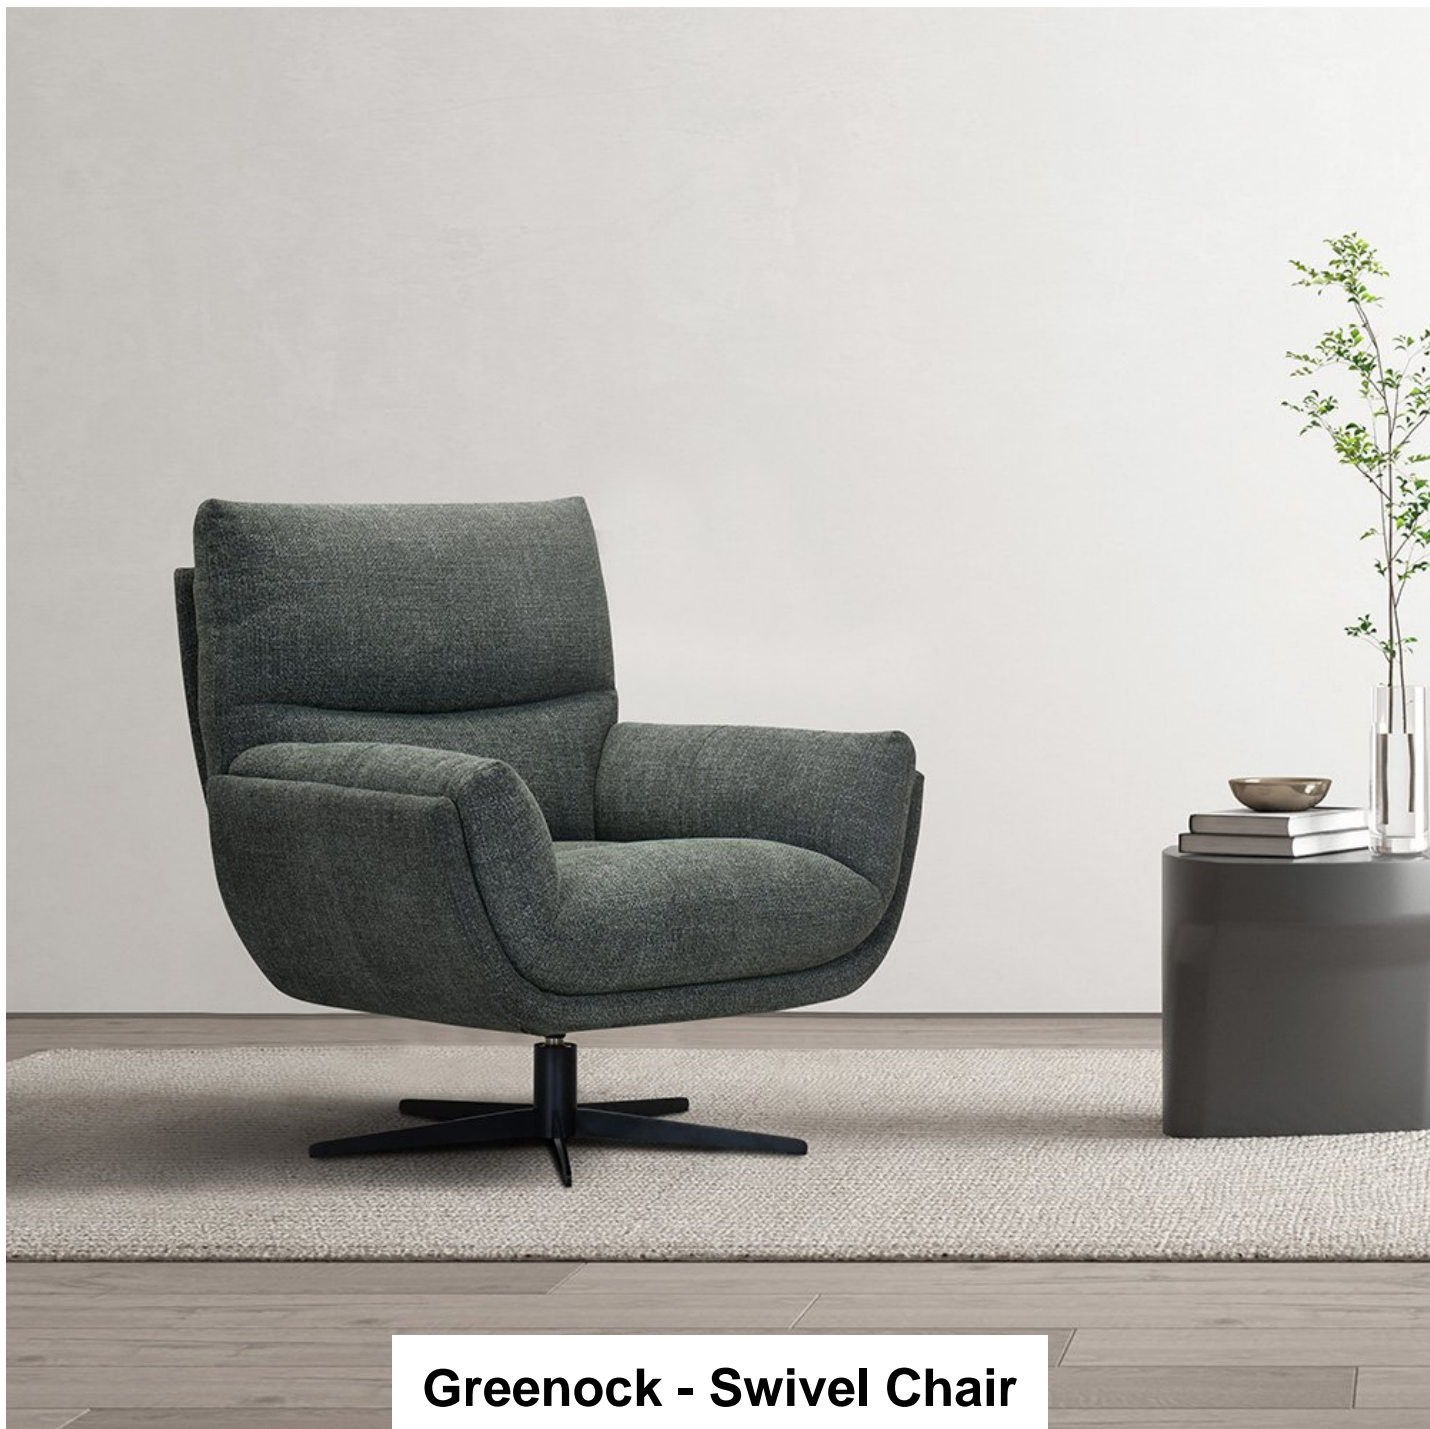

# Roomes

Furniture & Interiors | *Since 1888*

**Greenock - Swivel Chair**

**Greenock - Swivel Chair**  
(W) 93cm x (D) 91cm x (H) 92cm

**Roomes**

Furniture & Interiors | *Since 1888*

[www.roomes.co.uk](http://www.roomes.co.uk)