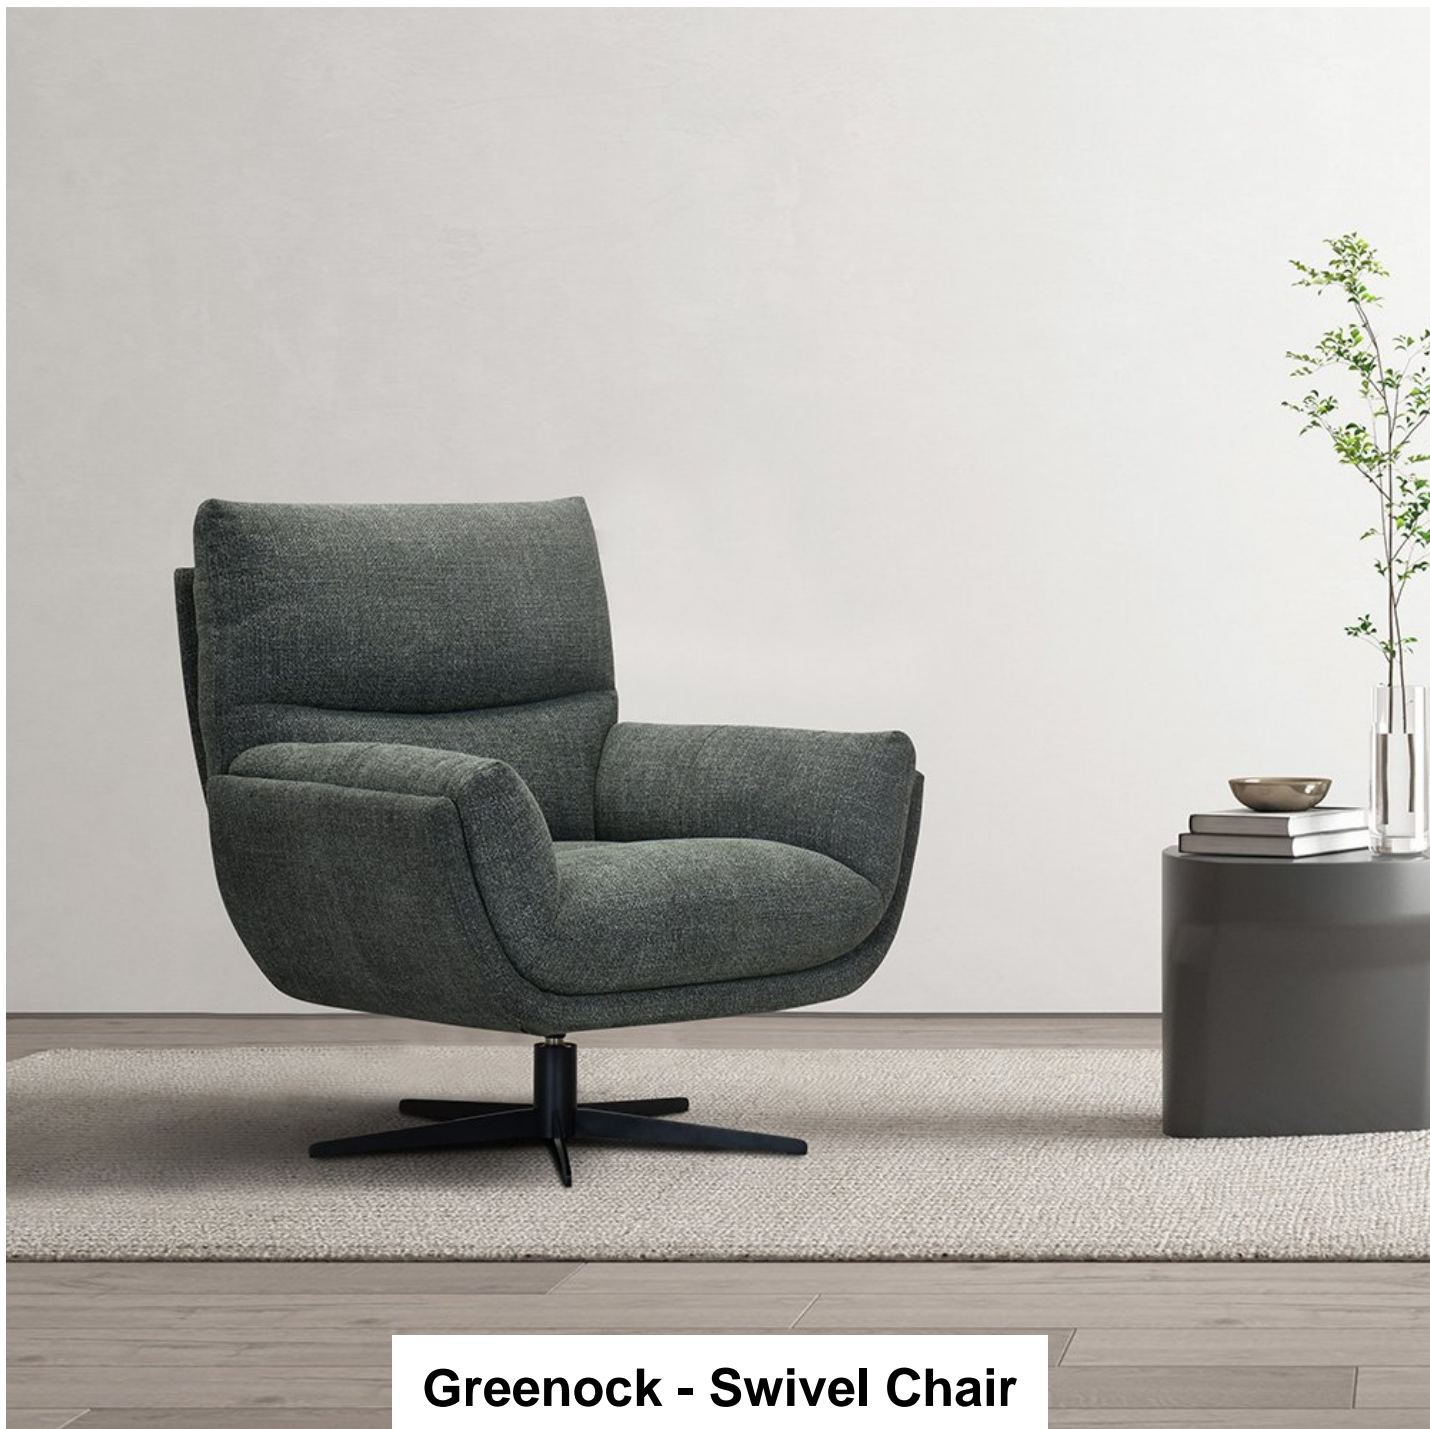

Roomes

Furniture & Interiors | *Since 1888*

Greenock - Swivel Chair

Greenock - Swivel Chair
(W) 93cm x (D) 91cm x (H) 92cm

Roomes

Furniture & Interiors | *Since 1888*

www.roomes.co.uk

0% APR Credit Available* | Price Promise | Service Pledge