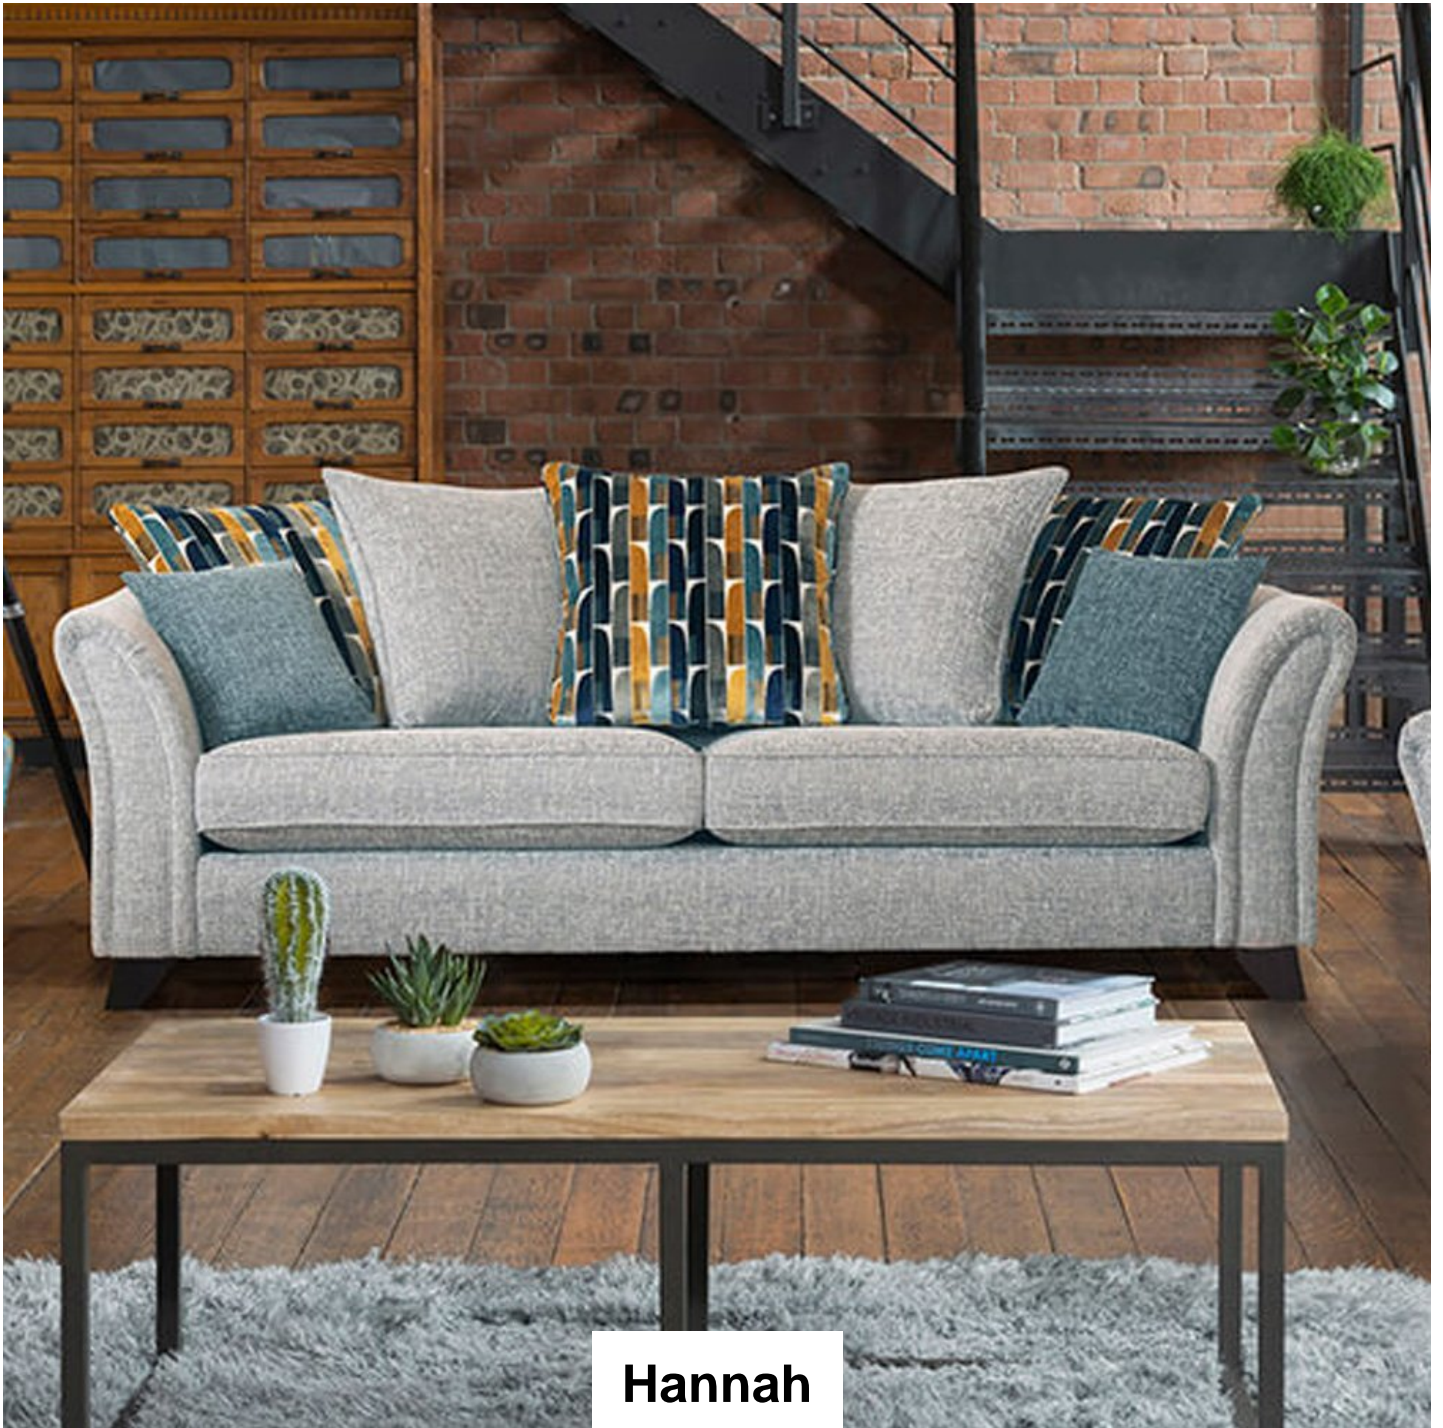

Roomes

Furniture & Interiors | *Since 1888*

Hannah

Our Hannah Collection is a sleek and sophisticated sofa that effortlessly combines style and quality without compromising affordability. With a diverse selection of fabrics, including premium chenille plains and luxurious velvet accents, you can tailor your sofa to suit your taste perfectly. Our fabric options feature the latest colour trends, ensuring your space remains on the cutting edge of style. Additionally, you have the freedom to choose between two leg finishes to seamlessly complement your decor. The Hannah Collection is available in a range of sizes, allowing you to find the perfect fit for your living space. Plus, you can personalise your comfort with the option of a Standard back or Pillow back, ensuring every moment spent on your sofa is pure bliss.

2 Seat Sofa (Pillow Back)
(W) 184cm x (D) 98cm x (H) 95cm

2 Seat Sofa (Standard Back)
(W) 184cm x (D) 98cm x (H) 95cm

3 Seat Sofa (Pillow Back)
(W) 205cm x (D) 98cm x (H) 95cm

Gallery Accent Chair
(W) 79cm x (D) 91cm x (H) 94cm

3 Seat Sofa (Standard Back)
(W) 205cm x (D) 98cm x (H) 95cm

Grand Sofa (Pillow Back)
(W) 227cm x (D) 98cm x (H) 95cm

Grand Sofa (Standard Back)
(W) 227cm x (D) 98cm x (H) 95cm

Roomes

Furniture & Interiors | Since 1888