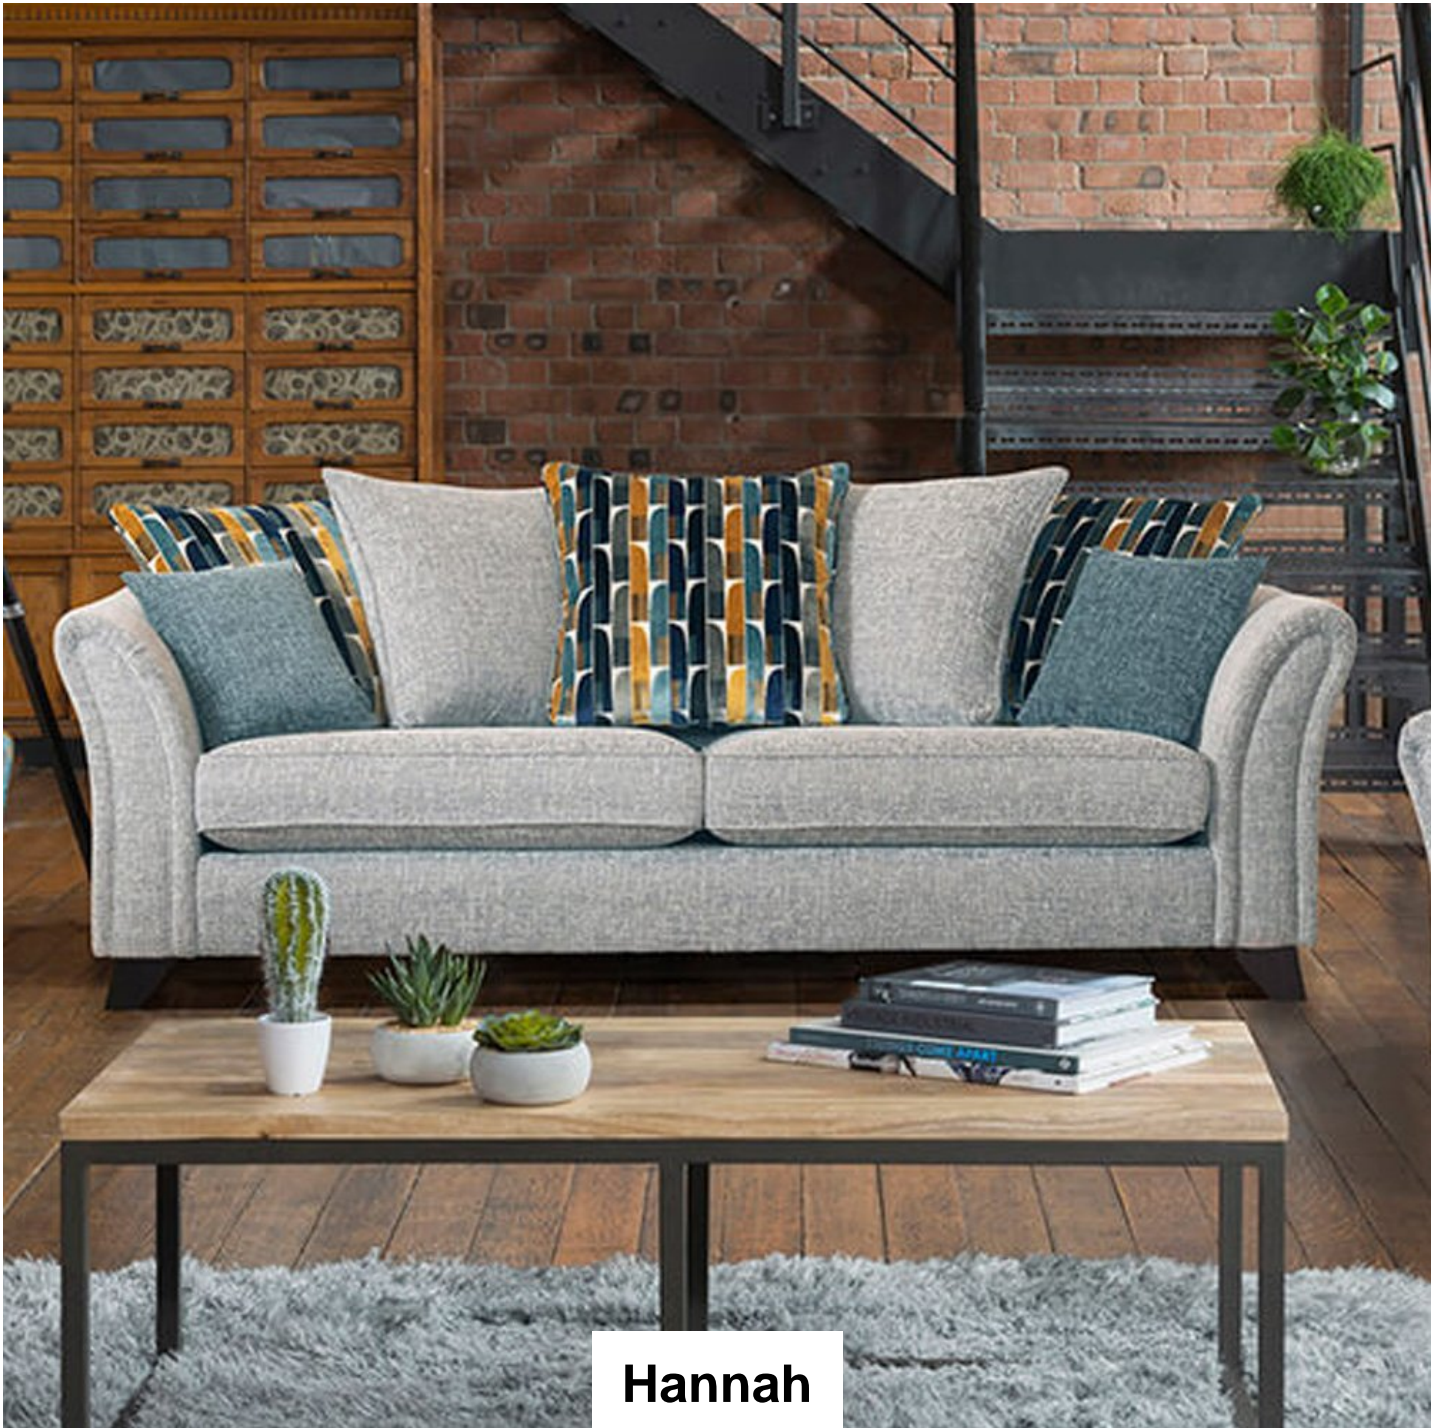

Roomes

Furniture & Interiors | *Since 1888*

Hannah

Our Hannah Collection is a sleek and sophisticated sofa that effortlessly combines style and quality without compromising affordability. With a diverse selection of fabrics, including premium chenille plains and luxurious velvet accents, you can tailor your sofa to suit your taste perfectly. Our fabric options feature the latest colour trends, ensuring your space remains on the cutting edge of style. Additionally, you have the freedom to choose between two leg finishes to seamlessly complement your decor. The Hannah Collection is available in a range of sizes, allowing you to find the perfect fit for your living space. Plus, you can personalise your comfort with the option of a Standard back or Pillow back, ensuring every moment spent on your sofa is pure bliss.