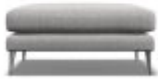

## Liege

Introducing the Liege Collection, a masterpiece of craftsmanship, thoughtfully designed and made in the UK. Constructed from responsibly sourced hardwood, the frame is meticulously glued, screwed, and stapled at key joints to ensure longevity. The Liege Collection offers a range of stunning fabrics to suit every taste, making it a versatile addition to any home. Nestled within the robust frame is a plush foam seat interior, designed to rebound and envelop you in luxurious support. Featuring a zig-zag sprung platform seat, the Liege Collection provides unparalleled support and flexibility for ultimate comfort.

**Stool**

(W) 95cm x (D) 65cm  
x (H) 45cm

**Chair**

(W) 100cm x (D) 96cm  
x (H) 82cm

**Cuddler**

(W) 147cm x (D) 96cm  
x (H) 82cm

**Flanders - Accent  
Chair**

**Medium Sofa**