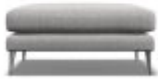

Roomes

Furniture & Interiors | *Since 1888*

Liege

Introducing the Liege Collection, a masterpiece of craftsmanship, thoughtfully designed and made in the UK. Constructed from responsibly sourced hardwood, the frame is meticulously glued, screwed, and stapled at key joints to ensure longevity. The Liege Collection offers a range of stunning fabrics to suit every taste, making it a versatile addition to any home. Nestled within the robust frame is a plush foam seat interior, designed to rebound and envelop you in luxurious support. Featuring a zig-zag sprung platform seat, the Liege Collection provides unparalleled support and flexibility for ultimate comfort.

Stool

(W) 95cm x (D) 65cm
x (H) 45cm

Chair

(W) 100cm x (D) 96cm
x (H) 82cm

Cuddler

(W) 147cm x (D) 96cm
x (H) 82cm

**Flanders - Accent
Chair**

Medium Sofa

(W) 180cm x (D)
96cm x (H) 82cm

Large Sofa

(W) 210cm x (D)
96cm x (H) 82cm

Extra Large Sofa

(W) 240cm x (D)
96cm x (H) 82cm

**Extra Large Left Hand
Facing Chaise Sofa**

(W) 337cm x (D)
156cm x (H) 82cm

**Large Left Hand
Facing Chaise Sofa**