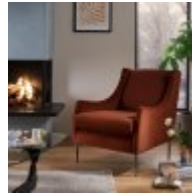

Roomes

Furniture & Interiors | *Since 1888*

Liege

Introducing the Liege Collection, a masterpiece of craftsmanship, thoughtfully designed and made in the UK. Constructed from responsibly sourced hardwood, the frame is meticulously glued, screwed, and stapled at key joints to ensure longevity. The Liege Collection offers a range of stunning fabrics to suit every taste, making it a versatile addition to any home. Nestled within the robust frame is a plush foam seat interior, designed to rebound and envelop you in luxurious support. Featuring a zig-zag sprung platform seat, the Liege Collection provides unparalleled support and flexibility for ultimate comfort.

Stool

(W) 95cm x (D) 65cm
x (H) 45cm

Chair

(W) 100cm x (D) 96cm
x (H) 82cm

Cuddler

(W) 147cm x (D) 96cm
x (H) 82cm

**Flanders - Accent
Chair**

Medium Sofa

(W) 180cm x (D)
96cm x (H) 82cm

Large Sofa

(W) 210cm x (D)
96cm x (H) 82cm

Extra Large Sofa

(W) 240cm x (D)
96cm x (H) 82cm

**Extra Large Left Hand
Facing Chaise Sofa**

(W) 337cm x (D)
156cm x (H) 82cm

**Large Left Hand
Facing Chaise Sofa**

(W) 292cm x (D)
156cm x (H) 82cm

**Extra Large Right
Hand Facing Chaise
Sofa**

(W) 337cm x (D) 156cm
x (H) 82cm

Roomes

Furniture & Interiors | *Since 1888*

www.roomes.co.uk

0% APR Credit Available* | Price Promise | Service Pledge