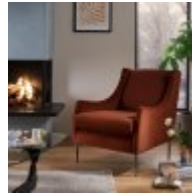

## Liege

Introducing the Liege Collection, a masterpiece of craftsmanship, thoughtfully designed and made in the UK. Constructed from responsibly sourced hardwood, the frame is meticulously glued, screwed, and stapled at key joints to ensure longevity. The Liege Collection offers a range of stunning fabrics to suit every taste, making it a versatile addition to any home. Nestled within the robust frame is a plush foam seat interior, designed to rebound and envelop you in luxurious support. Featuring a zig-zag sprung platform seat, the Liege Collection provides unparalleled support and flexibility for ultimate comfort.

**Stool**

(W) 95cm x (D) 65cm  
x (H) 45cm

**Chair**

(W) 100cm x (D) 96cm  
x (H) 82cm

**Cuddler**

(W) 147cm x (D) 96cm  
x (H) 82cm

**Flanders - Accent  
Chair**

**Medium Sofa**

(W) 180cm x (D)  
96cm x (H) 82cm

**Large Sofa**

(W) 210cm x (D)  
96cm x (H) 82cm

**Extra Large Sofa**

(W) 240cm x (D)  
96cm x (H) 82cm

**Extra Large Left Hand  
Facing Chaise Sofa**

(W) 337cm x (D)  
156cm x (H) 82cm