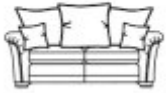

Roomes

Furniture & Interiors | *Since 1888*

Fairbanks

Sink into the sumptuous pillow back fabrics for a cosy evening in front of the TV, or opt for the classic back cushions to elevate your entertaining space with a touch of formal sophistication. The design exudes understated charm, boasting a perfectly proportioned sabre arm, delicately hand-pleated soft styling, and a subtle yet striking line of antique studs, each meticulously hand-tacked in place. For those who prefer a more minimalist aesthetic, rest assured – the studs are optional, allowing for tailored customisation to suit your preferences.

2 Seat Sofa (Pillow Back)
(W) 181cm x (D) 100cm x (H) 90cm

3 Seat Sofa (Pillow Back)
(W) 202cm x (D) 100cm x (H) 90cm

Footstool
(W) 64cm x (D) 58cm x (H) 38cm

Ottoman
(W) 103cm x (D) 62cm x (H) 43cm

Storage Stool
(W) 410cm x (D) 64cm x (H) 58cm