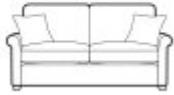

Roomes

Furniture & Interiors | *Since 1888*

Bounty

The Bounty Collection features slightly shallower seat cushions compared to our larger pieces, ensuring it fits snugly in smaller rooms while still offering the same exceptional comfort you expect. The carefully curated fabric selection combines soft-touch plains with bold, contemporary accents, creating a stunning visual blend that enhances any interior.

**3 Seat Sofa Bed
(Crown Mattress)**
(W) 186cm x (D) 94cm
x (H) 93cm

**3 Seat Sofa Bed
(Luxury Mattress)**
(W) 186cm x (D) 94cm
x (H) 93cm

Juno Accent Chair
(W) 90cm x (D) 84cm
x (H) 88cm

Gallery Accent Chair
(W) 79cm x (D) 94cm
x (H) 91cm

Chair
(W) 84cm x (D) 90cm
x (H) 93cm

Footstool
(W) 64cm x (D) 58cm
x (H) 38cm

Legged Ottoman
(W) 100cm x (D) 57cm
x (H) 40cm

Ottoman
(W) 103cm x (D) 62cm
x (H) 43cm

Storage Stool
(W) 64cm x (D) 58cm
x (H) 41cm

3 Seat Sofa
(W) 186cm x (D)
94cm x (H) 93cm

2 Seat Sofa
(W) 164cm x (D)
94cm x (H) 93cm

**2 Seat Sofa Bed
(Crown Mattress)**
(W) 164cm x (D) 94cm
x (H) 93cm

**2 Seat Sofa Bed
(Luxury Mattress)**
(W) 164cm x (D) 94cm
x (H) 93cm