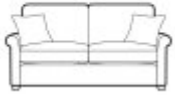

Roomes

Furniture & Interiors | *Since 1888*

Bounty

The Bounty Collection features slightly shallower seat cushions compared to our larger pieces, ensuring it fits snugly in smaller rooms while still offering the same exceptional comfort you expect. The carefully curated fabric selection combines soft-touch plains with bold, contemporary accents, creating a stunning visual blend that enhances any interior.

**3 Seat Sofa Bed
(Crown Mattress)**
(W) 186cm x (D) 94cm
x (H) 93cm

**3 Seat Sofa Bed
(Luxury Mattress)**
(W) 186cm x (D) 94cm
x (H) 93cm

Juno Accent Chair
(W) 90cm x (D) 84cm
x (H) 88cm

Gallery Accent Chair
(W) 79cm x (D) 94cm
x (H) 91cm

Chair
(W) 84cm x (D) 90cm
x (H) 93cm

Footstool
(W) 64cm x (D) 58cm
x (H) 38cm

Legged Ottoman
(W) 100cm x (D) 57cm
x (H) 40cm

Ottoman
(W) 103cm x (D) 62cm
x (H) 43cm

Storage Stool
(W) 64cm x (D) 58cm
x (H) 41cm

3 Seat Sofa
(W) 186cm x (D)
94cm x (H) 93cm

2 Seat Sofa
(W) 164cm x (D)
94cm x (H) 93cm

**2 Seat Sofa Bed
(Crown Mattress)**
(W) 164cm x (D) 94cm
x (H) 93cm

**2 Seat Sofa Bed
(Luxury Mattress)**
(W) 164cm x (D) 94cm
x (H) 93cm