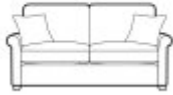

Roomes

Furniture & Interiors | *Since 1888*

Bounty

The Bounty Collection features slightly shallower seat cushions compared to our larger pieces, ensuring it fits snugly in smaller rooms while still offering the same exceptional comfort you expect. The carefully curated fabric selection combines soft-touch plains with bold, contemporary accents, creating a stunning visual blend that enhances any interior.

**3 Seat Sofa Bed
(Crown Mattress)**
(W) 186cm x (D) 94cm
x (H) 93cm

**3 Seat Sofa Bed
(Luxury Mattress)**
(W) 186cm x (D) 94cm
x (H) 93cm

Footstool
(W) 64cm x (D) 58cm
x (H) 38cm

Legged Ottoman
(W) 100cm x (D)
57cm x (H) 40cm

Ottoman
(W) 103cm x (D) 62cm
x (H) 43cm

Storage Stool
(W) 64cm x (D) 58cm
x (H) 41cm

Chair
(W) 84cm x (D) 90cm
x (H) 93cm

3 Seat Sofa
(W) 186cm x (D) 94cm
x (H) 93cm

Gallery Accent Chair
(W) 79cm x (D) 94cm
x (H) 91cm

2 Seat Sofa
(W) 164cm x (D)
94cm x (H) 93cm

**2 Seat Sofa Bed
(Crown Mattress)**
(W) 164cm x (D) 94cm
x (H) 93cm

**2 Seat Sofa Bed
(Luxury Mattress)**
(W) 164cm x (D) 94cm
x (H) 93cm

Roomes

Furniture & Interiors | Since 1888