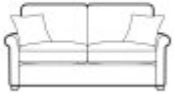

Roomes

Furniture & Interiors | *Since 1888*

Bounty

The Bounty Collection features slightly shallower seat cushions compared to our larger pieces, ensuring it fits snugly in smaller rooms while still offering the same exceptional comfort you expect. The carefully curated fabric selection combines soft-touch plains with bold, contemporary accents, creating a stunning visual blend that enhances any interior.

**3 Seat Sofa Bed
(Crown Mattress)**
(W) 186cm x (D) 94cm
x (H) 93cm

**3 Seat Sofa Bed
(Luxury Mattress)**
(W) 186cm x (D) 94cm
x (H) 93cm

Footstool
(W) 64cm x (D) 58cm
x (H) 38cm

Legged Ottoman
(W) 100cm x (D)
57cm x (H) 40cm

Ottoman
(W) 103cm x (D) 62cm
x (H) 43cm

Storage Stool
(W) 64cm x (D) 58cm
x (H) 41cm

Chair
(W) 84cm x (D) 90cm
x (H) 93cm

3 Seat Sofa
(W) 186cm x (D) 94cm
x (H) 93cm

Gallery Accent Chair
(W) 79cm x (D) 94cm
x (H) 91cm

2 Seat Sofa
(W) 164cm x (D)
94cm x (H) 93cm

**2 Seat Sofa Bed
(Crown Mattress)**
(W) 164cm x (D) 94cm
x (H) 93cm

**2 Seat Sofa Bed
(Luxury Mattress)**
(W) 164cm x (D) 94cm
x (H) 93cm

Roomes

Furniture & Interiors | Since 1888