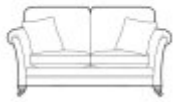

Roomes

Furniture & Interiors | *Since 1888*

Cavendish

Boasting compact scroll arms and deep cushions framed by elegant piped tailoring, this design seamlessly blends timeless classic with a modern touch. Dive into the plushness of luxurious velvets, paired with trendy versatile leg options that cater to your personal style. Choose from either scatter back or pillow back options.

2 Seat Sofa (Pillow Back)
(W) 186cm x (D) 105cm x (H) 98cm

2 Seat Sofa (Standard Back)
(W) 186cm x (D) 105cm x (H) 98cm

Chair
(W) 100cm x (D) 99cm x (H) 98cm

Footstool
(W) 64cm x (D) 58cm x (H) 38cm

Legged Ottoman
(W) 100cm x (D) 57cm x (H) 40cm

Storage Stool
(W) 64cm x (D) 58cm x (H) 41cm

Grand Sofa (Standard Back)
(W) 230cm x (D) 108cm x (H) 98cm - Fabric D
(W) 230cm x (D) 105cm x (H) 98cm - Fabric C

Gallery Accent Chair
(W) 79cm x (D) 94cm x (H) 91cm

3 Seat Sofa (Standard Back)
(W) 207cm x (D) 105cm x (H) 98cm

Grand Sofa (Pillow Back)
(W) 230cm x (D) 105cm x (H) 98cm

3 Seat Sofa (Pillow Back)
(W) 207cm x (D) 105cm x (H) 98cm

Snuggler
(W) 142cm x (D) 105cm x (H) 98cm