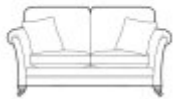

Roomes

Furniture & Interiors | *Since 1888*

Cavendish

Boasting compact scroll arms and deep cushions framed by elegant piped tailoring, this design seamlessly blends timeless classic with a modern touch. Dive into the plushness of luxurious velvets, paired with trendy versatile leg options that cater to your personal style. Choose from either scatter back or pillow back options.

2 Seat Sofa (Pillow Back)
(W) 186cm x (D) 105cm x (H) 98cm

2 Seat Sofa (Standard Back)
(W) 186cm x (D) 105cm x (H) 98cm

Chair
(W) 100cm x (D) 99cm x (H) 98cm

Footstool
(W) 64cm x (D) 58cm x (H) 38cm

Legged Ottoman
(W) 100cm x (D) 57cm x (H) 40cm

Storage Stool
(W) 64cm x (D) 58cm x (H) 41cm

Grand Sofa (Standard Back)
(W) 230cm x (D) 108cm x (H) 98cm - Fabric D
(W) 230cm x (D) 105cm x (H) 98cm - Fabric C

Gallery Accent Chair
(W) 79cm x (D) 94cm x (H) 91cm

3 Seat Sofa (Standard Back)
(W) 207cm x (D) 105cm x (H) 98cm

Grand Sofa (Pillow Back)
(W) 230cm x (D) 105cm x (H) 98cm

3 Seat Sofa (Pillow Back)
(W) 207cm x (D) 105cm x (H) 98cm

Snuggler
(W) 142cm x (D) 105cm x (H) 98cm