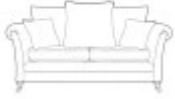

Roomes

Furniture & Interiors | *Since 1888*

Cavendish

Boasting compact scroll arms and deep cushions framed by elegant piped tailoring, this design seamlessly blends timeless classic with a modern touch. Dive into the plushness of luxurious velvets, paired with trendy versatile leg options that cater to your personal style. Choose from either scatter back or pillow back options.

2 Seat Sofa (Pillow Back)
(W) 186cm x (D) 105cm x (H) 98cm

2 Seat Sofa (Standard Back)
(W) 186cm x (D) 105cm x (H) 98cm

Chair
(W) 100cm x (D) 99cm x (H) 98cm

Footstool
(W) 64cm x (D) 58cm x (H) 38cm

Legged Ottoman
(W) 100cm x (D) 57cm x (H) 40cm

Storage Stool
(W) 64cm x (D) 58cm x (H) 41cm

Grand Sofa (Standard Back)
(W) 230cm x (D) 108cm x (H) 98cm - Fabric D
(W) 230cm x (D) 105cm x (H) 98cm - Fabric C

Gallery Accent Chair
(W) 79cm x (D) 94cm x (H) 91cm

3 Seat Sofa (Standard Back)
(W) 207cm x (D) 105cm x (H) 98cm

Grand Sofa (Pillow Back)
(W) 230cm x (D) 105cm x (H) 98cm

3 Seat Sofa (Pillow Back)
(W) 207cm x (D) 105cm x (H) 98cm

Snuggler
(W) 142cm x (D) 105cm x (H) 98cm