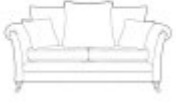

Roomes

Furniture & Interiors | *Since 1888*

Cavendish

Boasting compact scroll arms and deep cushions framed by elegant piped tailoring, this design seamlessly blends timeless classic with a modern touch. Dive into the plushness of luxurious velvets, paired with trendy versatile leg options that cater to your personal style. Choose from either scatter back or pillow back options.

2 Seat Sofa (Pillow Back)
(W) 186cm x (D) 105cm x (H) 98cm

2 Seat Sofa (Standard Back)
(W) 186cm x (D) 105cm x (H) 98cm

Chair
(W) 100cm x (D) 99cm x (H) 98cm

Footstool
(W) 64cm x (D) 58cm x (H) 38cm

Legged Ottoman
(W) 100cm x (D) 57cm x (H) 40cm

Storage Stool
(W) 64cm x (D) 58cm x (H) 41cm

Grand Sofa (Standard Back)
(W) 230cm x (D) 108cm x (H) 98cm - Fabric D
(W) 230cm x (D) 105cm x (H) 98cm - Fabric C

Gallery Accent Chair
(W) 79cm x (D) 94cm x (H) 91cm

3 Seat Sofa (Standard Back)
(W) 207cm x (D) 105cm x (H) 98cm

Grand Sofa (Pillow Back)
(W) 230cm x (D) 105cm x (H) 98cm

3 Seat Sofa (Pillow Back)
(W) 207cm x (D) 105cm x (H) 98cm

Snuggler
(W) 142cm x (D) 105cm x (H) 98cm