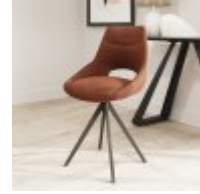

Roomes

Furniture & Interiors | *Since 1888*

Barefoot

Dining Chair (Cream Fabric)

Dining Chair (Grey Fabric)
(W) 52cm x (D) 60cm x (H) 89cm

Dining Chair (Rust Fabric)
(W) 52cm x (D) 60cm x (H) 89cm

Roomes

Furniture & Interiors | *Since 1888*