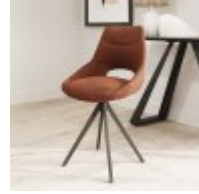

Roomes

Furniture & Interiors | *Since 1888*

Barefoot

Dining Chair (Cream Fabric)

Dining Chair (Grey Fabric)
(W) 52cm x (D) 60cm x (H) 89cm

Dining Chair (Rust Fabric)
(W) 52cm x (D) 60cm x (H) 89cm

Roomes

Furniture & Interiors | *Since 1888*