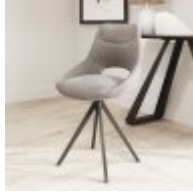

# Roomes

Furniture & Interiors | *Since 1888*

**Barefoot**

**Dining Chair (Cream Fabric)**

**Dining Chair (Grey Fabric)**  
(W) 52cm x (D) 60cm x (H) 89cm

**Dining Chair (Rust Fabric)**  
(W) 52cm x (D) 60cm x (H) 89cm