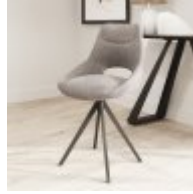

Roomes

Furniture & Interiors | *Since 1888*

Barefoot

Dining Chair (Cream Fabric)

Dining Chair (Grey Fabric)
(W) 52cm x (D) 60cm x (H) 89cm

Dining Chair (Rust Fabric)
(W) 52cm x (D) 60cm x (H) 89cm

Roomes

Furniture & Interiors | *Since 1888*