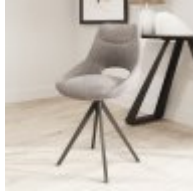

Roomes

Furniture & Interiors | *Since 1888*

Barefoot

Dining Chair (Cream Fabric)

Dining Chair (Grey Fabric)
(W) 52cm x (D) 60cm x (H) 89cm

Dining Chair (Rust Fabric)
(W) 52cm x (D) 60cm x (H) 89cm

Roomes

Furniture & Interiors | *Since 1888*