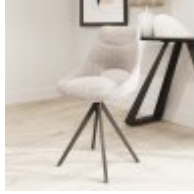

Roomes

Furniture & Interiors | *Since 1888*

Barefoot

Dining Chair (Cream Fabric)

Dining Chair (Grey Fabric)
(W) 52cm x (D) 60cm x (H) 89cm

Dining Chair (Rust Fabric)
(W) 52cm x (D) 60cm x (H) 89cm

Roomes

Furniture & Interiors | *Since 1888*