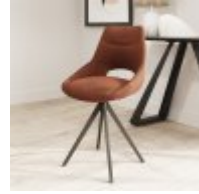

# Roomes

Furniture & Interiors | *Since 1888*

**Barefoot**

**Dining Chair (Cream Fabric)**

**Dining Chair (Grey Fabric)**  
(W) 52cm x (D) 60cm x (H) 89cm

**Dining Chair (Rust Fabric)**  
(W) 52cm x (D) 60cm x (H) 89cm