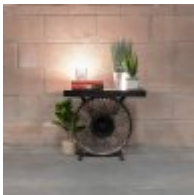

Roomes

Furniture & Interiors | *Since 1888*

Edge Occasional

Retro - Bicycle Console (Black/Gold)
(W) 185cm x (D) 36cm x (H) 85cm

Retro - Console Wheel Coffee Table (Black/Antique Silver)
(W) 120cm x (D) 60cm x (H) 89cm

Retro - Console Wheel Coffee Table (Black/Gold)
(W) 122cm x (D) 60cm x (H) 42cm

Retro - Console Wheel Side Table (Black/Gold)
(W) 120cm x (D) 60cm x (H) 89cm

Retro - Fire Pump Side Table (Red)
(W) 39cm x (D) 39cm x (H) 64cm

Retro - Iron Head (Gold)
(W) 43cm x (D) 10cm x (H) 52cm

Retro - Iron Head (Gold)
(W) 60cm x (D) 13cm x (H) 63cm

Retro - Tuk Tuk Sideboard (Gold)
(W) 111cm x (D) 42cm x (H) 82cm

Retro - Wheel Side Table (Black/Gold)
(W) 120cm x (D) 60cm x (H) 89cm

Retro - Wheel Side Table (Black/Antique Silver)
(W) 61cm x (D) 36cm x (H) 56cm

Roomes

Furniture & Interiors | Since 1888

www.roomes.co.uk

0% APR Credit Available* | Price Promise | Service Pledge

*Interest Free Credit available on all orders over £1000 subject to age and status. Written details available on request.