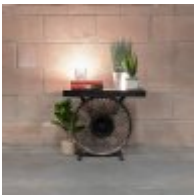

Roomes

Furniture & Interiors | *Since 1888*

Edge Occasional

Retro - Bicycle Console (Black/Gold)
(W) 185cm x (D) 36cm x (H) 85cm

Retro - Console Wheel Coffee Table (Black/Antique Silver)
(W) 120cm x (D) 60cm x (H) 89cm

Retro - Console Wheel Coffee Table (Black/Gold)
(W) 122cm x (D) 60cm x (H) 42cm

Retro - Console Wheel Side Table (Black/Gold)
(W) 120cm x (D) 60cm x (H) 89cm

Retro - Fire Pump Side Table (Red)
(W) 39cm x (D) 39cm x (H) 64cm

Retro - Iron Head (Gold)
(W) 43cm x (D) 10cm x (H) 52cm

Retro - Iron Head (Gold)
(W) 60cm x (D) 13cm x (H) 63cm

Retro - Tuk Tuk Sideboard (Gold)
(W) 111cm x (D) 42cm x (H) 82cm

Retro - Wheel Side Table (Black/Gold)
(W) 120cm x (D) 60cm x (H) 89cm

Retro Wheel Side Table (Black/Antique Silver)
(W) 61cm x (D) 36cm x (H) 56cm

Roomes

Furniture & Interiors | Since 1888

www.roomes.co.uk

0% APR Credit Available* | Price Promise | Service Pledge

*Interest Free Credit available on all orders over £1000 subject to age and status. Written details available on request.