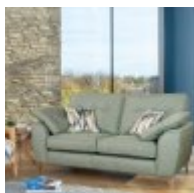

Roomes

Furniture & Interiors | *Since 1888*

Douglas

The Douglas range is a contemporary sofa featuring beautiful new fabric ranges of super smooth tactile fabric through to luxurious chenille's, mixing bold colours with geometric accents. The streamlined design, finished with angular polished metal or wooden legs will suit the contemporary home whilst the deep button back is perfect to sink in to. Made with a firm commitment to quality, comfort, and affordability ideally suited to everyday life.

Footstool
(W) 64cm x (D) 58cm
x (H) 38cm

Legged Ottoman
(W) 100cm x (D)
57cm x (H) 40cm

Storage Stool
(W) 64cm x (D) 58cm
x (H) 41cm

Chair
(W) 95cm x (D) 96cm
x (H) 96cm

Grand Sofa
(W) 224cm x (D)
98cm x (H) 93cm

Bali Accent Chair
(W) 70cm x (D) 90cm x
(H) 90cm - Fabric B
(W) 70cm x (D) 70cm x
(H) 90cm - Fabric C

3 Seat Sofa
(W) 201cm x (D)
98cm x (H) 93cm

2 Seat Sofa
(W) 180cm x (D)
98cm x (H) 93cm

Snuggler
(W) 136cm x (D)
98cm x (H) 93cm